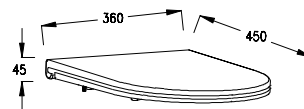

LAB - SOFT CLOSE SEAT - LABW11

PRODUCT LAB SLIM SOFT CLOSE SEAT

CODE LABW11

SIZE 360 X 450 (H) X 45MM

COLOUR WHITE

①

②

③