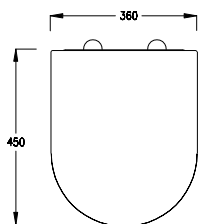

LAB - SOFT CLOSE SEAT - LABW11

PRODUCT LAB SLIM SOFT CLOSE SEAT

CODE LABW11

SIZE 360 X 450 (H) X 45MM

COLOUR WHITE

①

②

③

④

⑤

⑥