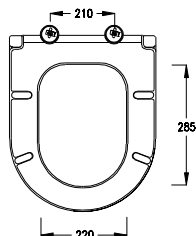

LAB - SOFT CLOSE SEAT - LABW11

PRODUCT LAB SLIM SOFT CLOSE SEAT

CODE LABW11

SIZE 360 X 450 (H) X 45MM

COLOUR WHITE

①

②

③

④

⑤

⑥