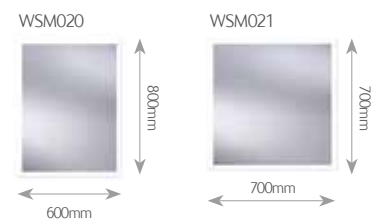

Can be hung vertically or horizontally