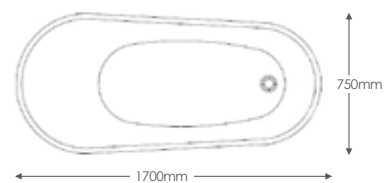

WSDSH17 1700 x 730 x 750mm **£1,558.80**

Bath Waste

WSWWHI	White	£51.60
WSWBLA	Black	£51.60

Overflow Cover

WSOWHI	White	£12.00
WSOBLA	Black	£12.00

Bath comes with a chrome waste and overflow as standard.
Black and white overflow covers and wastes can be purchased
as an optional extra.