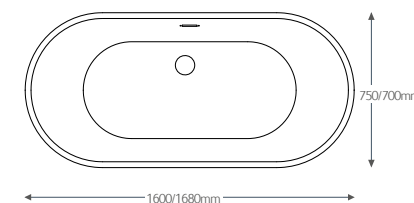

Overflow Cover

WSOWHI	White	£12.00
WSOBLA	Black	£12.00

Bath comes with a chrome waste and overflow as standard. Black and white overflow covers and wastes can be purchased as an optional extra.