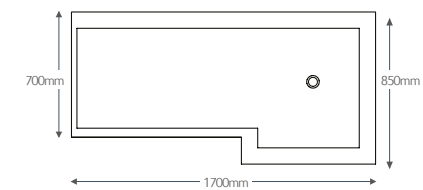

P SHAPED

Shower Bath

SOB61	1675 x 750/850mm Left Hand	£307.70
SOB62	1675 x 750/850mm Right Hand	£307.70

Bath Panel

SOB63	1700 x 520(h)mm Front Panel	£134.99
SOB64	750 x 520(h)mm End Panel	£87.19

Bath Screen

SOB51	P Curved Bath Screen 746 x 1470mm	£253.79