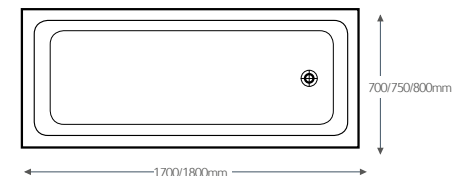

Please note: The adjustment on reinforced baths are between 465 x 555mm

See page 84 for waste options.

Super strong baths from The White Space

- Lucite® acrylic sheet – lightweight but incredibly strong.
- Encapsulated baseboard reinforces the full base of the bath.
- Highly reinforced throughout meaning you have a more stable experience when bathing or showering.
- Highly durable and long lasting.
- The White Space baths can be drilled for bath mounted taps.