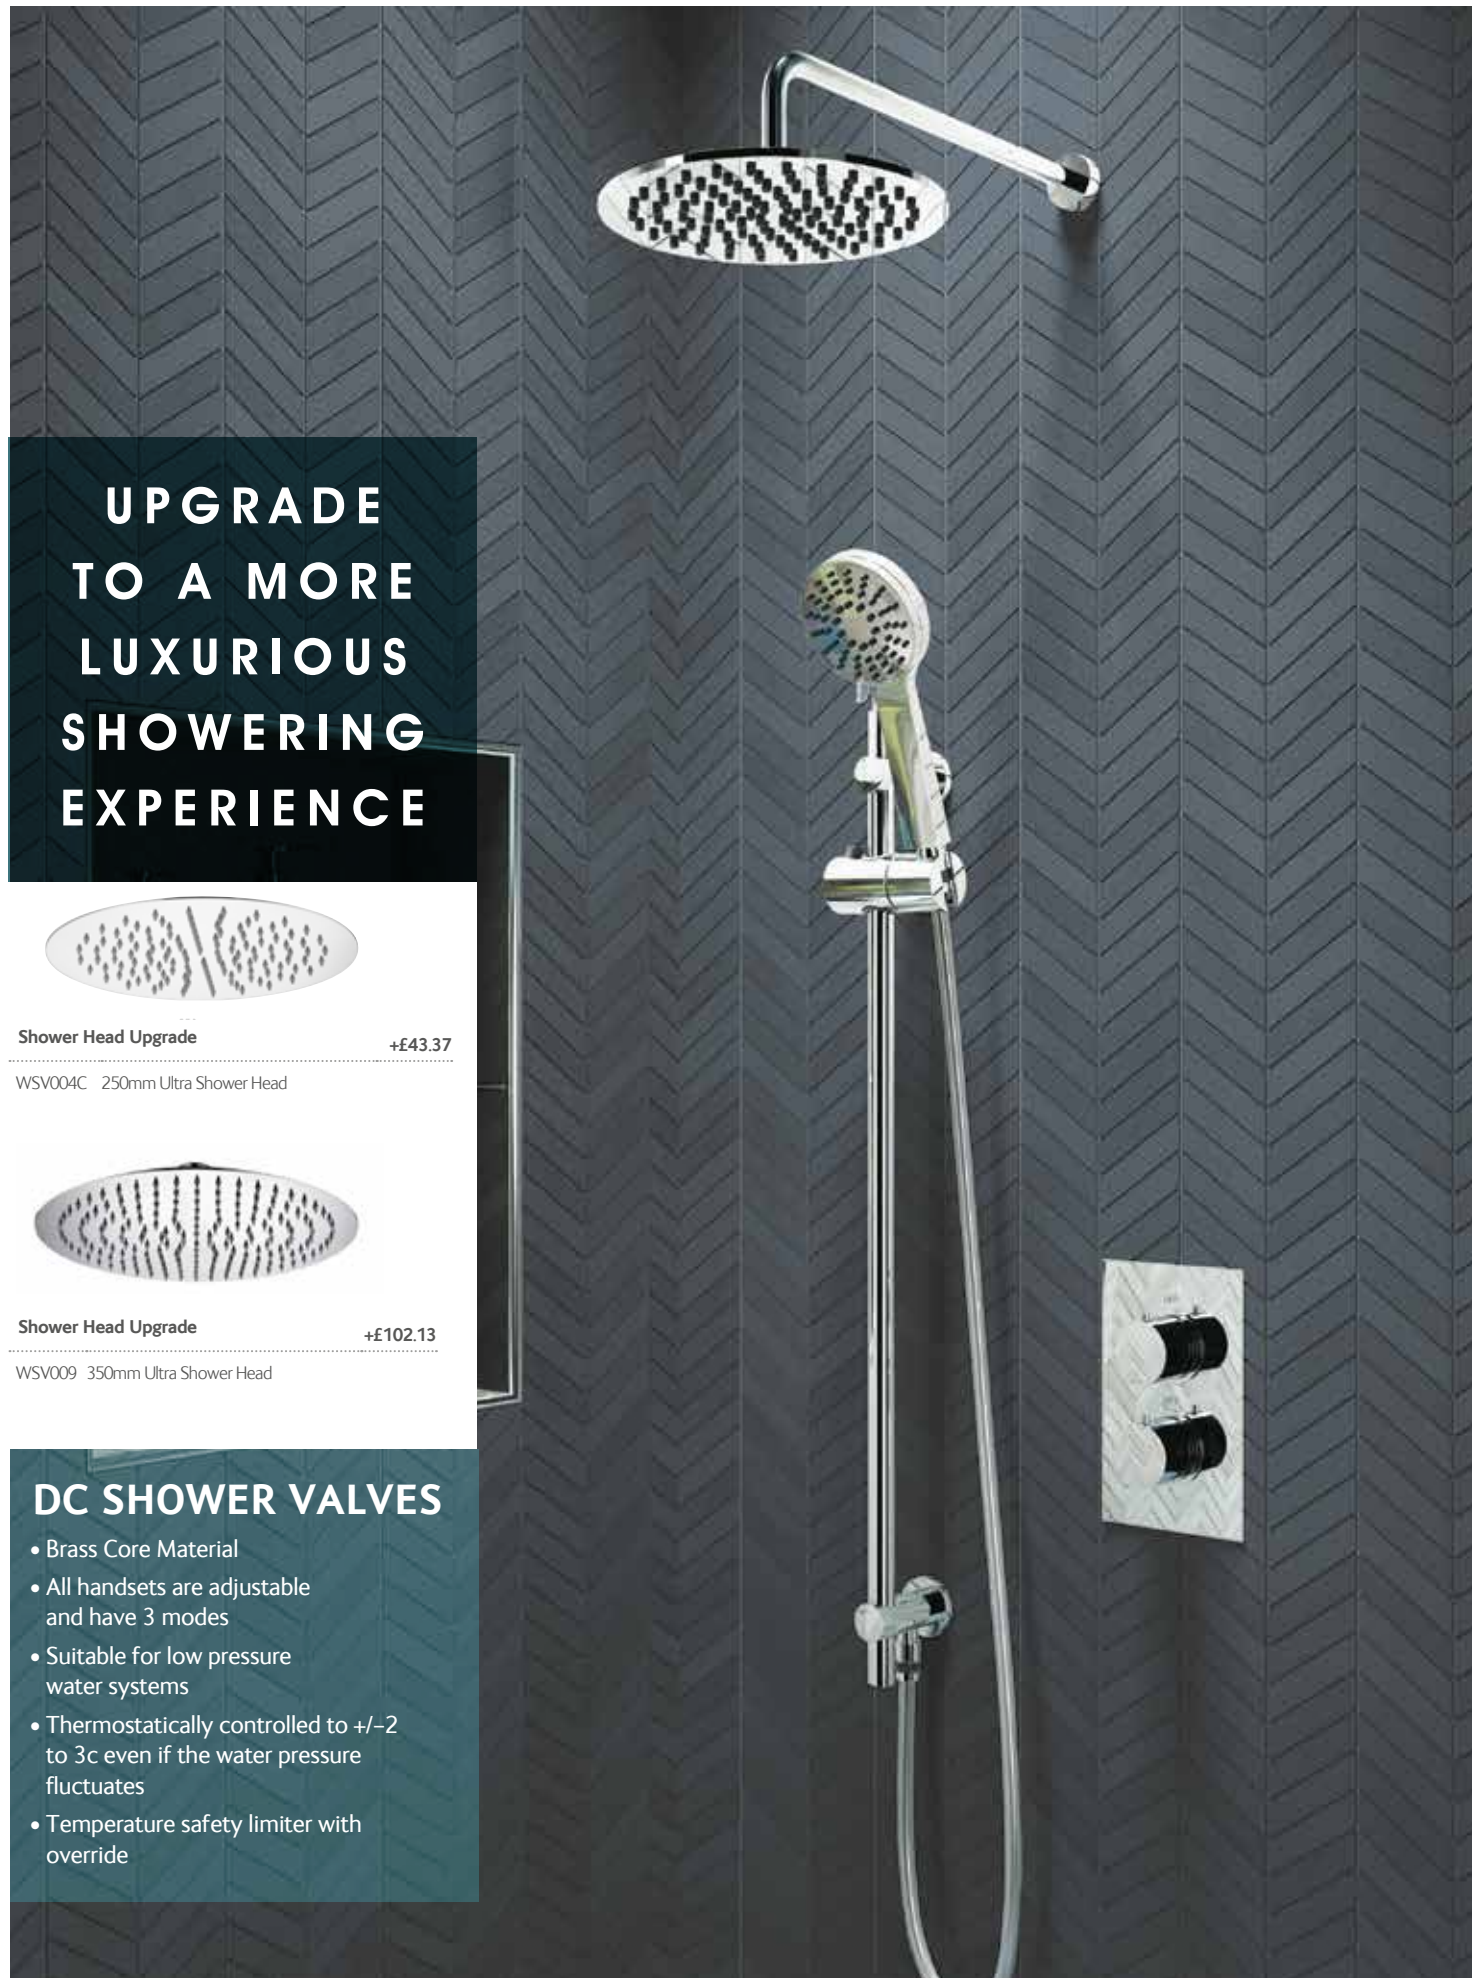

£169.26

THERMOSTATIC DC SHOWER VALVES

**UPGRADE
TO A MORE
LUXURIOUS
SHOWERING
EXPERIENCE**

Shower Head Upgrade +£43.37
WSV004C 250mm Ultra Shower Head

Shower Head Upgrade +£102.13
WSV009 350mm Ultra Shower Head