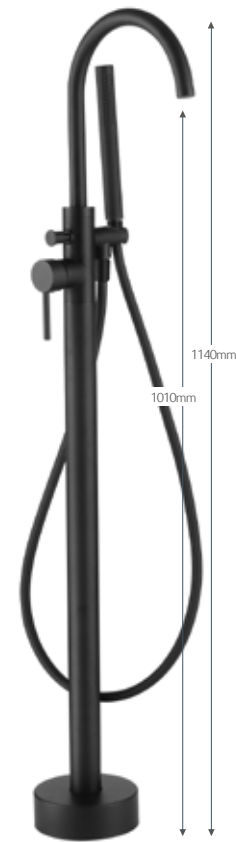

PINL05K With hose and handset
Min 1.5 bar

£227.69

Floorstanding Bath Shower Mixer

With hose and handset
PIN6B Black
Min 0.1 bar

£559.68

**BOLD AND
ON TREND**
HIGH QUALITY
ELECTROPLATED FINISH.

BEAUTIFUL
ANGULAR
CURVES