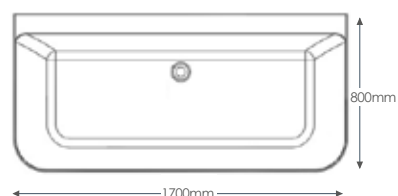

ADD WOW
FACTOR
TO YOUR
BATHROOM

SEE PAGE 68 FOR VETO
FLOORSTANDING BATH
SHOWER MIXER

SULIS

No tap holes, suitable for floorstanding or wall hung taps only. With integrated overflow and waste.

WSSUL17 1700 x 690 x 780mm **£1,438.80**

Bath Waste

WSWWHI	White	£51.60
WSWBLA	Black	£51.60

Overflow Cover

WSOWHI	White	£12.00
WSOBLA	Black	£12.00

Bath comes with a chrome waste and overflow as standard. Black and white overflow covers and wastes can be purchased as an optional extra.