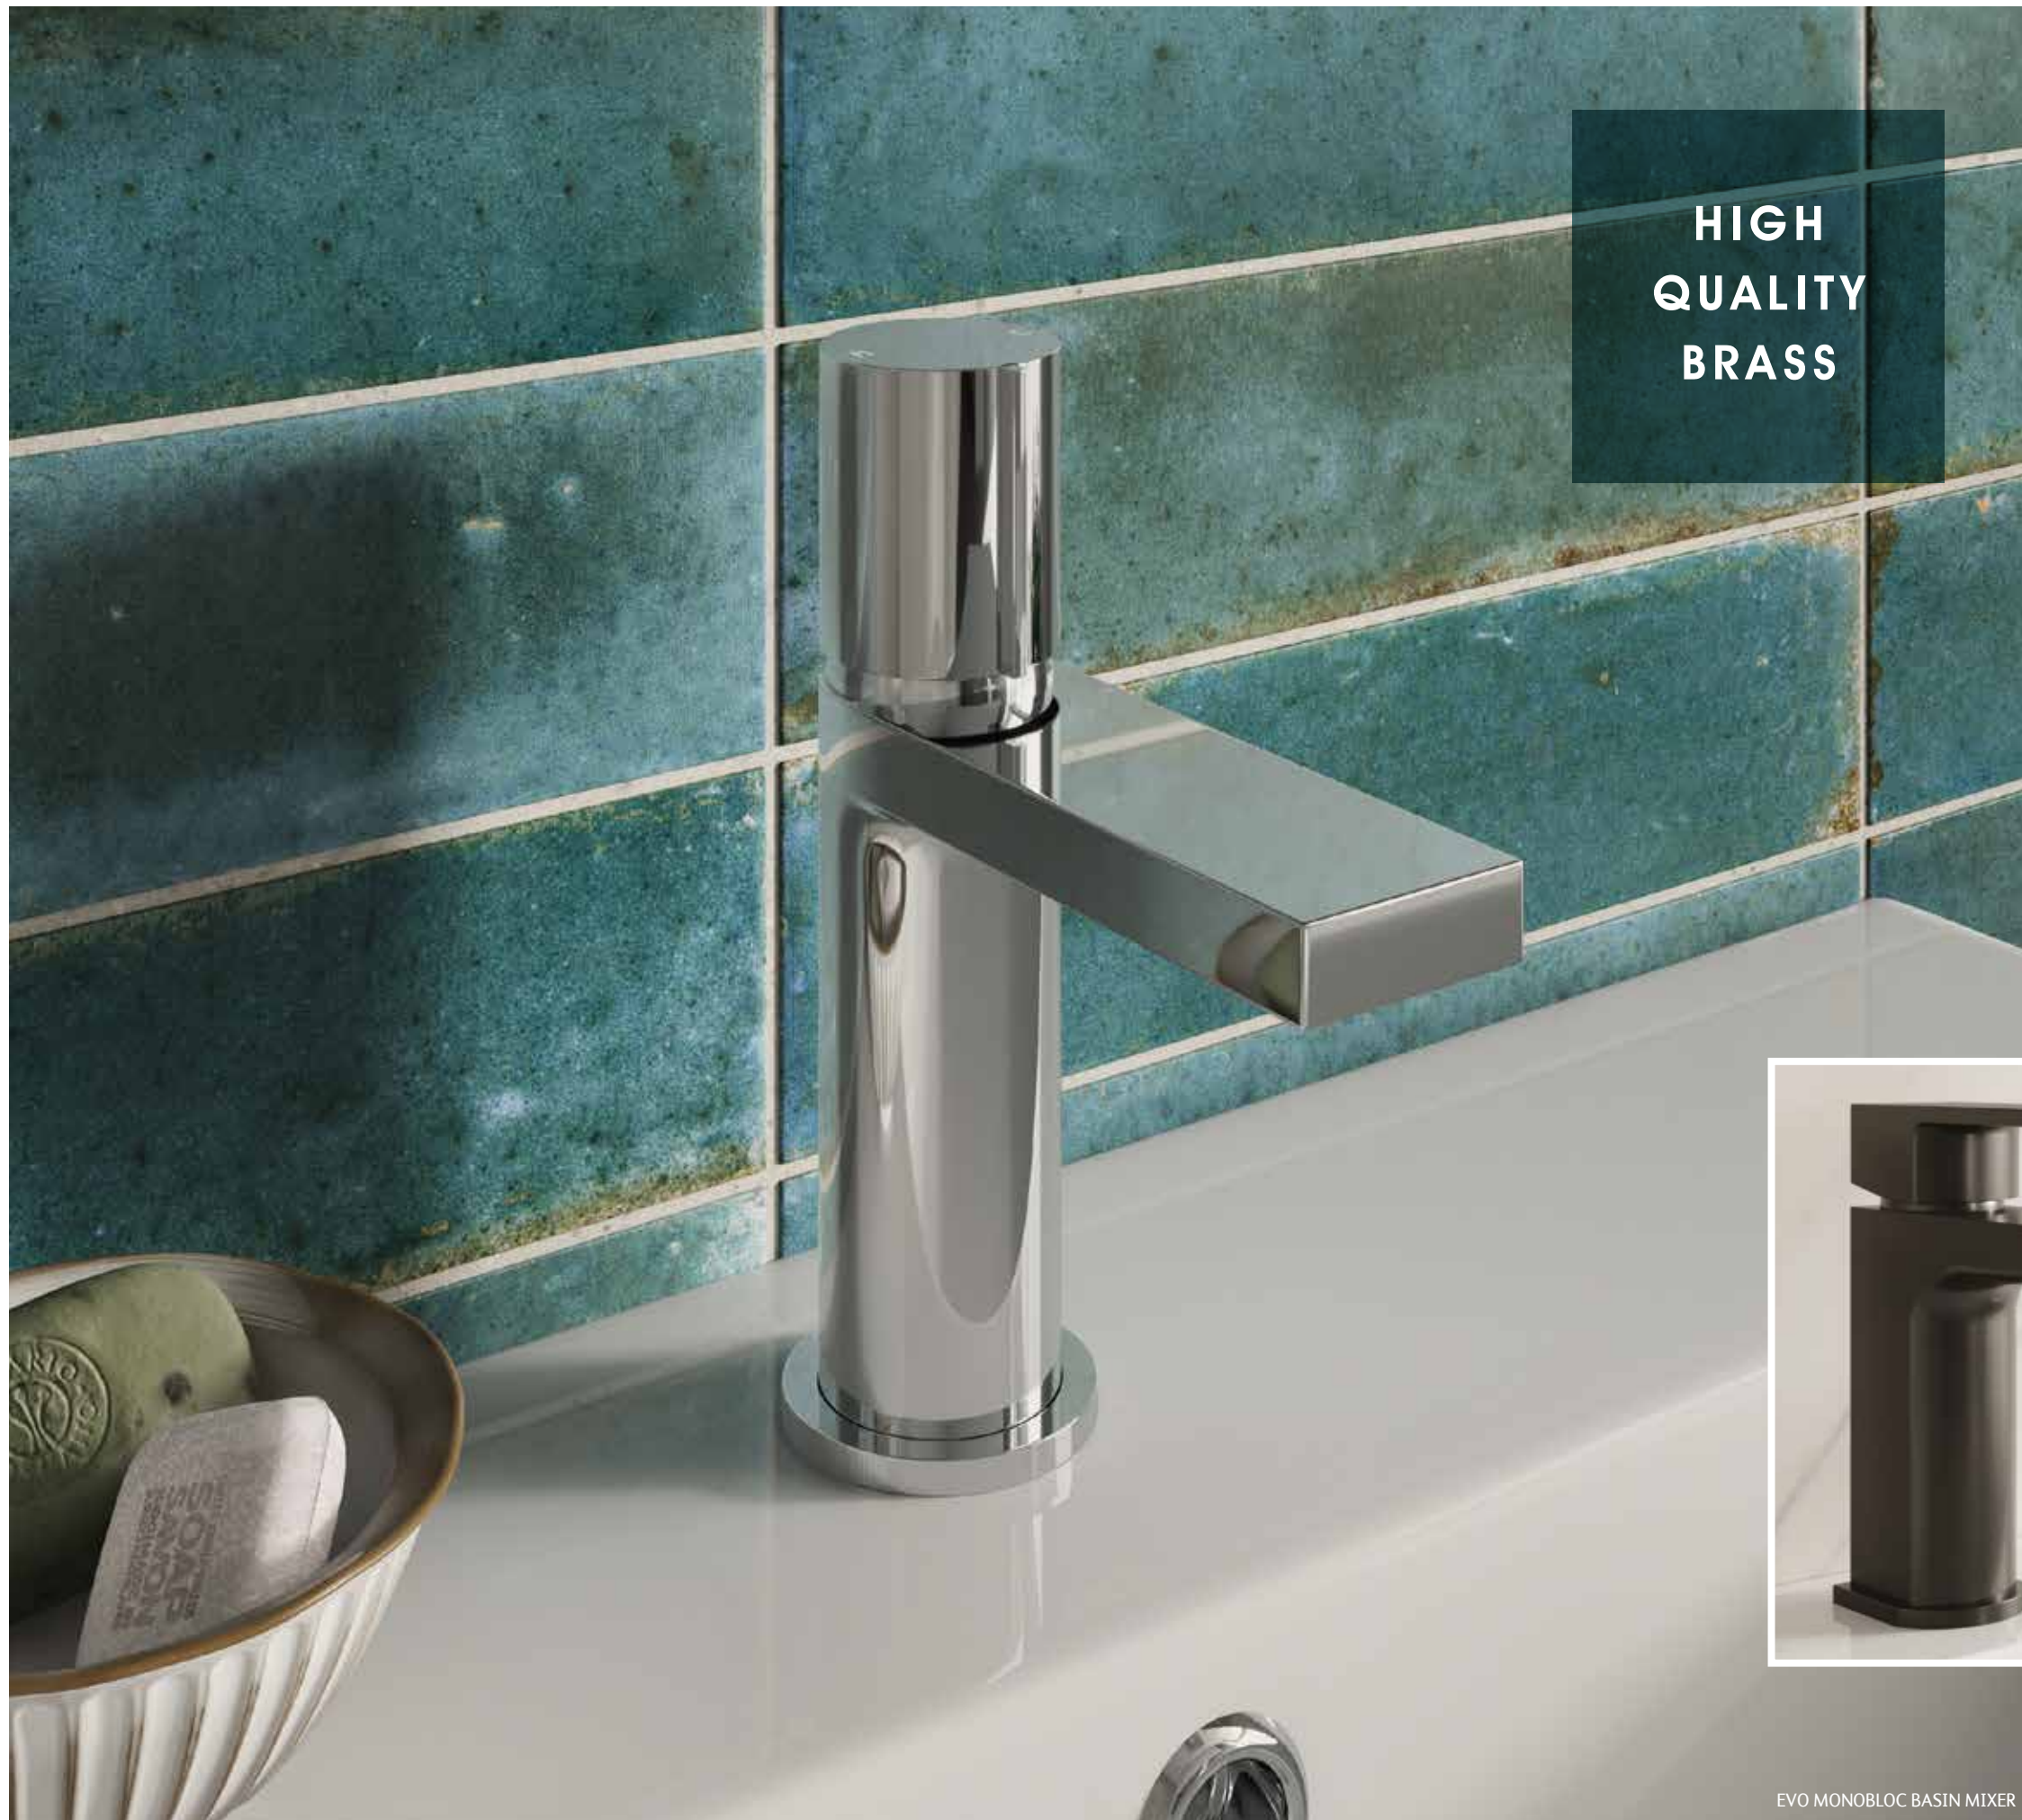

FLOORTSTANDING
BATH SHOWER
MIXER AVAILABLE
ON PAGE 64

ALSO AVAILABLE
STUNNING
BRASSWARE
SEE NEXT PAGE

SOUK

No tap holes, suitable for floorstanding, wall mounted taps.
With integrated overflow and waste.

SULIS FREESTANDING BATH
SEE PAGE 57

**HIGH
QUALITY
BRASS**

CRAFTED WITH LOVE

BRASSWARE, SHOWERS & WASTES

Our high quality brassware range provides the perfect opportunity to personalise your bathroom. Creating your perfect space has never been easier.