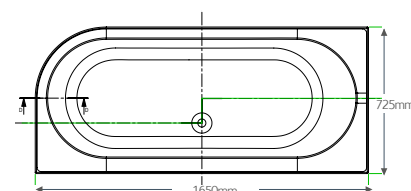

ARNOLD SINGLE ENDED BATH

RELAX &
SOAK IT
ALL IN

ALUNA DOUBLE ENDED BATH

**SPACE
SAVING
CURVED
DESIGN**

Right Hand Bath Shown

J BATH

Reinforced Double Ended Bath

JBA1650RH	1650 x 725mm	£426.12
JBA1650LH	1650 x 725mm	£426.12
JBA1650P	Bath Panel	£180.62