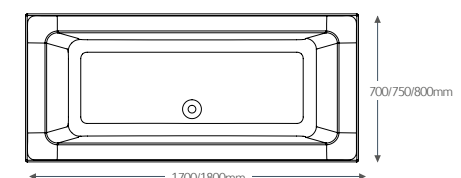

**SPACE
SAVING
CURVED
DESIGN**

J BATH

Reinforced Double Ended Bath

JBA1650RH	1650 x 725mm	£426.12
JBA1650LH	1650 x 725mm	£426.12
JBA1650P	Bath Panel	£180.62

Super strong baths from The White Space

- Lucite® acrylic sheet – lightweight but incredibly strong.
- Encapsulated baseboard reinforces the full base of the bath.
- Highly reinforced throughout meaning you have a more stable experience when bathing or showering.
- Highly durable and long lasting.
- The White Space baths can be drilled for bath mounted taps.

ALUNA

Reinforced Double Ended Bath

ALU1770	1700 x 700mm	£418.83
ALU1775	1700 x 750mm	£449.58
ALU1880	1800 x 800mm	£492.26

Reinforced Bath Panel

WSBP17	1700mm Front Panel	£142.40
WSBP18	1800mm Front Panel	£157.38
WSBP70	700 x 515mm End Panel	£82.44
WSBP75	750 x 515mm End Panel	£82.44
WSBP80	800 x 515mm End Panel	£82.44

Please note: The adjustment on reinforced baths are between 465 x 555mm