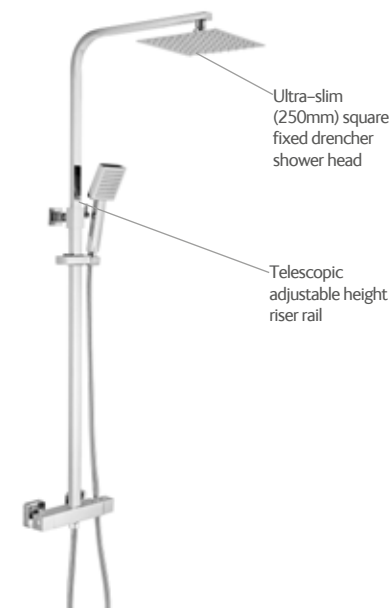

DC Thermostatic Dual Outlet - Square (Wall Mounted Fixed Head & Slide Rail) £654.46
 DC4B Concealed Dual Outlet Valve
 WSV006B Slide Rail Kit
 WSV010B Wall Arm
 WSV008B 250mm Ultra Slim Shower Head

Shower Head Upgrade +£38.07
 WSV008 250mm Square Slim Shower Head

THERMOSTATIC YES BAR SHOWER VALVES

Separate temperature control with override button for safety

Yes Dual Outlet, Dual Control Bar Valve - Chrome

YES2C Exposed valve, fixed drencher shower head & slide rail with handset, smooth hose. £279.84

YES2 Easyfix Fitting for YES2C £12.72

Min 0.1 bar

Yes Dual Outlet, Dual Control Bar Valve - Square - Chrome

YES3C Exposed valve, fixed drencher shower head & slide rail with handset, smooth hose. £347.26

Min 0.1 bar

Yes Single Outlet, Dual Control Bar Valve - Chrome

YES7C Exposed valve, slide rail with handset & Easyfit brackets. £160.17

Min 0.1 bar

Yes Dual Outlet, Dual Control Bar Valve - Black

YES1B Exposed valve, fixed drencher shower head & slide rail with handset, smooth hose. £371.30