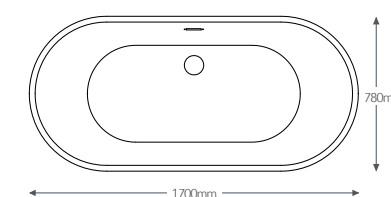

ACHIEVE A
MODERN
LOOK IN A
SMALL SPACE

D-SHAPE

No tap holes, suitable for floorstanding, wall mounted taps or drill for two tap holes. With integrated overflow and waste.

WSDSH17 1700 x 580 x 800mm **£1,198.80**

Bath Waste

WSWWHI	White	£51.60
WSWBLA	Black	£51.60

Overflow Cover

WSOWHI	White	£12.00
WSOBLA	Black	£12.00

Bath comes with a chrome waste and overflow as standard. Black and white overflow covers and wastes can be purchased as an optional extra.

ADD WOW
FACTOR
TO YOUR
BATHROOM

SEE PAGE 68 FOR VETO
FLOORSTANDING BATH
SHOWER MIXER

SULIS

No tap holes, suitable for floorstanding or wall hung taps only. With integrated overflow and waste.

WSSUL17 1700 x 690 x 780mm **£1,438.80**

Bath Waste

WSWWHI	White	£51.60
WSWBLA	Black	£51.60

Overflow Cover

WSOWHI	White	£12.00
WSOBLA	Black	£12.00

Bath comes with a chrome waste and overflow as standard. Black and white overflow covers and wastes can be purchased as an optional extra.