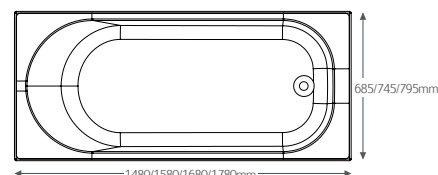

MORE SHOWERING SPACE, BUT WITHIN A STANDARD SHAPE BATH

MORE SHOWERING SPACE

I Bath