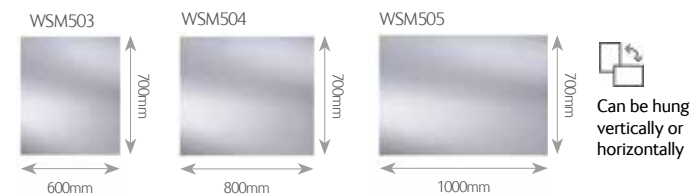

Can be hung vertically or horizontally