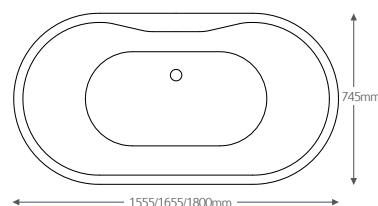

TAPS CAN BE INSTALLED ONTO THE BATH, WALL OR FLOOR

GET THE BOUTIQUE HOTEL LOOK AT HOME
SEE PAGE 68 FOR VETO FLOORSTANDING BATH SHOWER MIXER

SENNA

No tap holes, suitable for drilling two holes in tap platform, floorstanding, or wall mounted taps. With integrated overflow and waste.

WSSEN16	1555 x 580 x 745mm	£1,198.80
WSSEN17	1655 x 580 x 745mm	£1,198.80
WSSEN18	1800 x 580 x 745mm	£1,318.80

Bath Waste

WSWWHI	White	£51.60
WSWBLA	Black	£51.60

Overflow Cover

WSOWHI	White	£12.00
WSOBLA	Black	£12.00

Bath comes with a chrome waste and overflow as standard. Black and white overflow covers and wastes can be purchased as an optional extra.

COMO

No tap holes, suitable for floorstanding, or wall mounted taps. With integrated overflow and waste.

WSCOM16	1600 x 585 x 750mm	£1,198.80
WSCOM17	1680 x 585 x 700mm	£1,198.80

Bath Waste

WSWWHI	White	£51.60
WSWBLA	Black	£51.60

Overflow Cover

WSOWHI	White	£12.00
WSOBLA	Black	£12.00

Bath comes with a chrome waste and overflow as standard. Black and white overflow covers and wastes can be purchased as an optional extra.