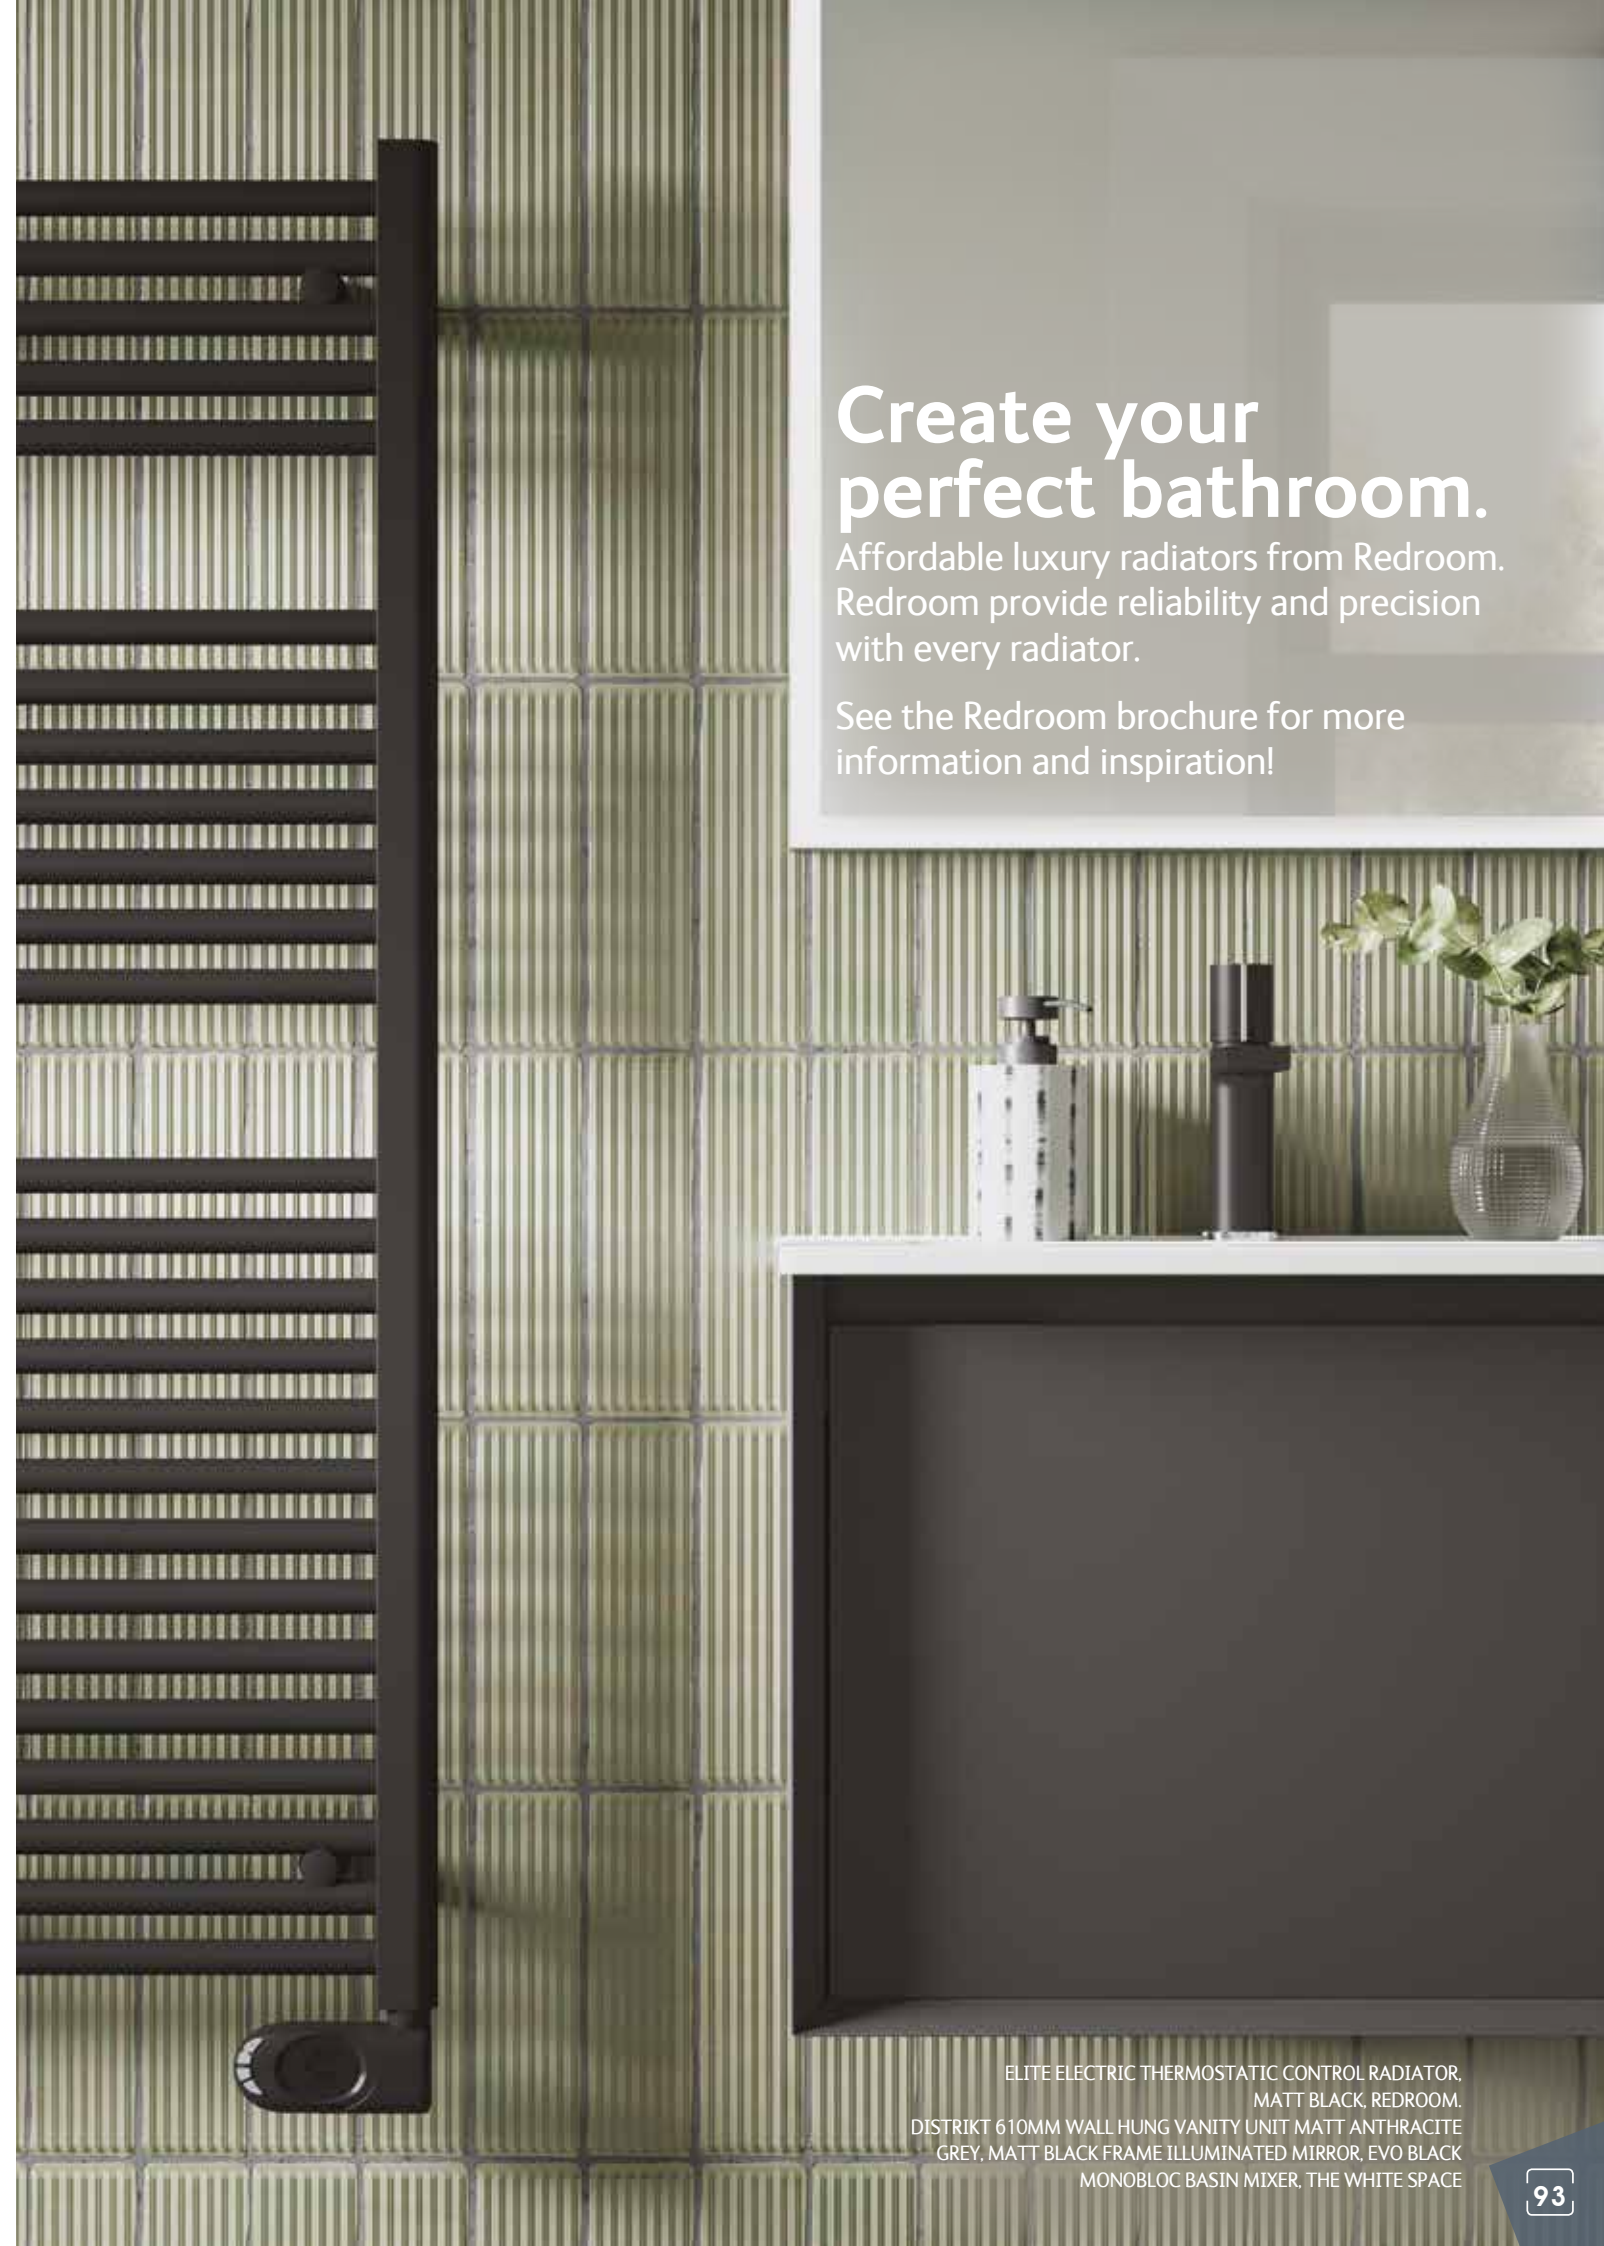

WC Brush and Holder
CAP13C Brush and Holder – Chrome £36.44
144 x 336h x 120mm

Towel Ring
CAP2C Towel Ring – Chrome £22.38
180 x 196h x 72mm

Toilet Roll Holder
CAP1C Toilet Roll Holder – Chrome £26.87
144 x 100h x 72mm

10 Year
Guarantee
ACCESSORIES
Excluding
ceramic

CONCEALED CISTERN & FRAME

Furniture WC Cistern
PR31 Dual Flush Concealed Cistern inc Chrome Push Button **£107.06**

Furniture WC Frame
PR07 Furniture WC Frame (also requires PR31) **£179.94**
Outlet Kits
PR08 Angled **£29.56**
PR09 Straight **£30.83**