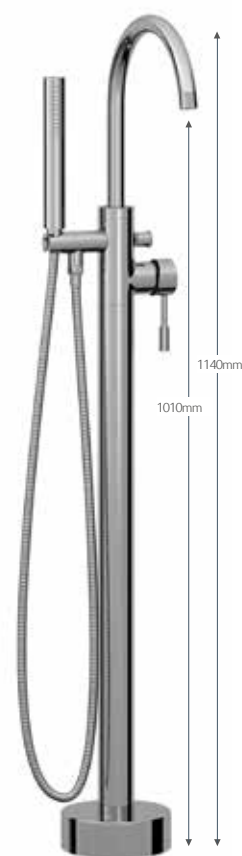

PINL08 With EZ box
Min 0.5 bar

£227.69

Bath Filler

PINL04 Chrome
Min 1.5 bar

£152.64

Bath Shower Mixer

PINL05 With hose and handset
Min 1.5 bar

£189.53

Floorstanding Bath Shower Mixer

PIN6 With hose and handset
Chrome
Min 0.1 bar

£532.90

**SUPER
STYLISH -
CHROME
OR BLACK?**

PIN LUX BLACK

Mini Monobloc Basin Mixer

PINL01K With sprung plug waste
Min 0.1 bar

£127.20