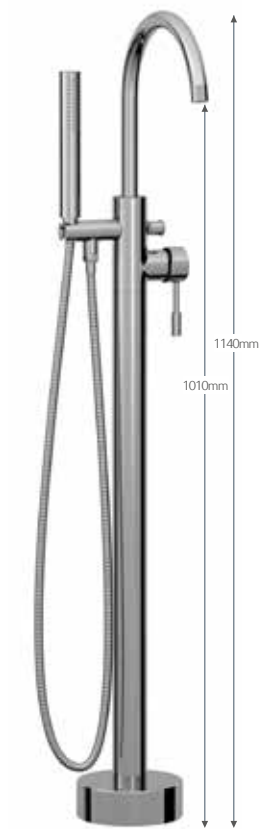

Bath Shower Mixer

LEV04 With hose and handset
Min 0.1 bar

£192.66

PIN

Mini Monobloc Basin Mixer

WSTP01 With sprung plug waste
Min 0.5 bar

£85.33

Monobloc Basin Mixer

WSTP02 With sprung plug waste
Min 0.3 bar

£92.18

Bath Shower Mixer

WSTP05 With hose and handset
Min 0.1 bar / 0.3 bar for hose and handset

£192.66

Bath Filler

WSTP06
Min 0.1 bar

£169.26

Floor standing Bath Shower Mixer

With hose and handset
PIN6 Chrome
Min 0.1 bar **£532.90**

FORTE

Monobloc Basin Mixer

WSTF01 With sprung plug waste
Min 0.4 bar

£116.95

Bath Pillar Tap

WSTF03
Min 0.2 bar
Available while stocks last