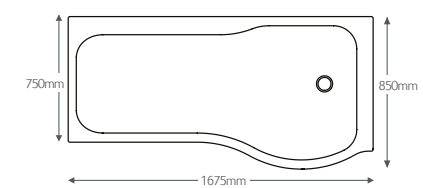

**ROBUST AND
ANGULAR IN
DESIGN**

SEE PAGE 69 FOR
VETO BLACK FILLER

J BATH
SEE PAGE 44