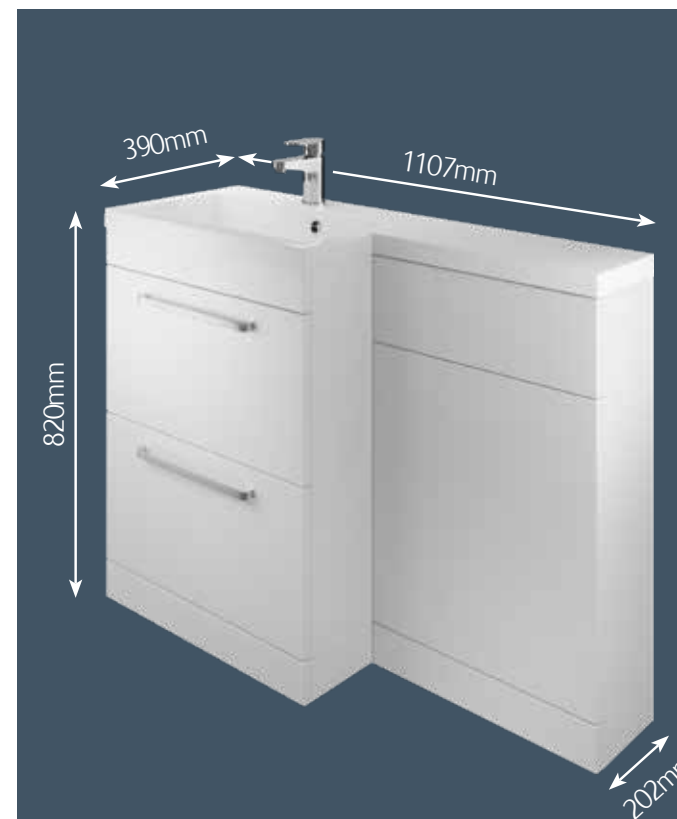

**SPACE
SAVING**

SCENE FURNITURE-L SHAPE UNIT

WDLB11L	LH Basin	£233.73
WSLFB60WH	Basin Unit	£385.42
WSLFW50WH	WC Unit	£202.85

WDLB11L	LH Basin	£233.73
WSLFB60AG	Basin Unit	£385.42
WSLFW50AG	WC Unit	£202.85

WDLB11L	LH Basin	£233.73
WSLFB60CH	Basin Unit	£385.42
WSLFW50CH	WC Unit	£202.85

SE16097CO	Interior LED Light	£22.20

WDLB11R	RH Basin	£233.73
WSLFB60WH	Basin Unit	£385.42
WSLFW50WH	WC Unit	£202.85

WDLB11R	RH Basin	£233.73
WSLFB60AG	Basin Unit	£385.42
WSLFW50AG	WC Unit	£202.85

WDLB11R	RH Basin	£233.73
WSLFB60CH	Basin Unit	£385.42
WSLFW50CH	WC Unit	£202.85

Does not include a concealed cistern. See page 92 for cistern options. Tap not included, see page 60-75.

LEFT HAND L SHAPE UNIT
IN ASH GREY WITH
SCENE BACK TO WALL WC

**IDEAL
FOR ALL
BATHROOMS**

Why choose an L Shaped Unit?

- Short projection to save space
- Integrated basin with large vanity area
- 3 High gloss acrylic colour options