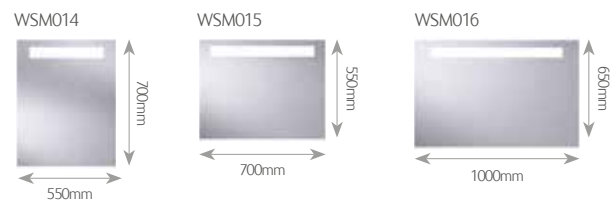

MATT BLACK FRAME

NORD

Illuminated Mirror with Touch Sensor Switch & Demister pad

WSM014 550 x 700mm 12W £233.42
WSM015 700 x 550mm 14W £233.65*
WSM016 1000 x 650mm 25W £253.93

* Available while stocks last