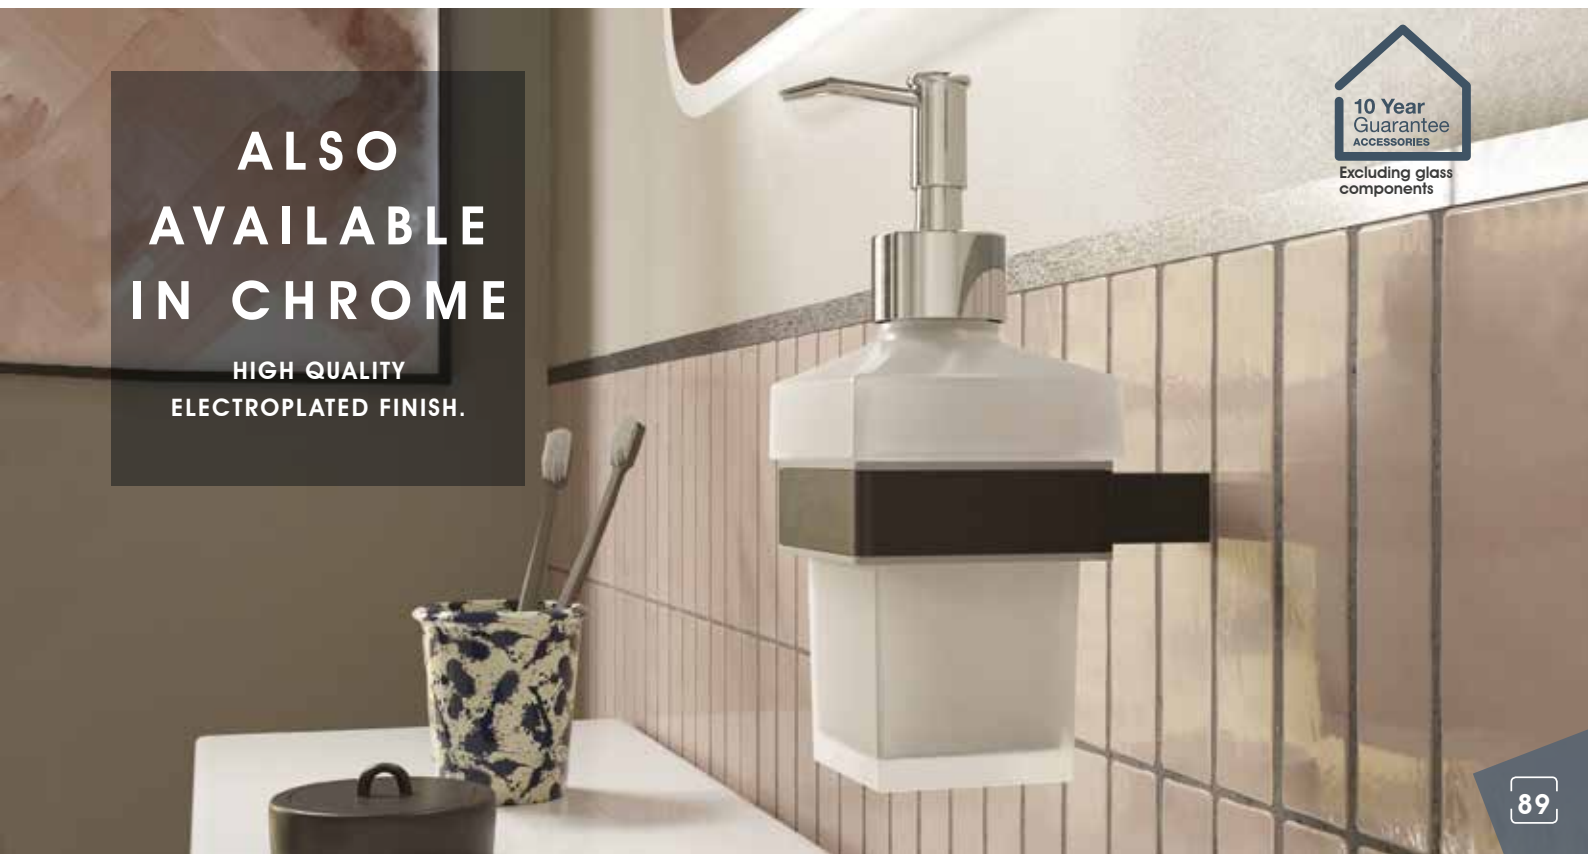

Glass Shelf
LEG12C Glass shelf – Chrome £39.80
500 x 8h x 115mm

Towel Ring
LEG2C Towel Ring – Chrome £35.09
220 x 25h x 104mm

Toilet Roll Holder
LEG1C Toilet Roll Holder – Chrome £29.69
153 x 20h x 104mm

Robe Hook
LEG4B Robe Hook – Black £20.39
20 x 59.5h mm

Towel Rail
LEG10B Towel Rail – Black £75.73
600 x 20h x 65mm

Double Towel Rail
LEG11B Double Towel Rail – Black £106.27
600 x 30h x 110mm

Glass Shelf
LEG12B Glass shelf – Black £48.71
500 x 8h x 115mm

Towel Ring
LEG2B Towel Ring – Black £42.97
220 x 25h x 104mm

Toilet Roll Holder
LEG1B Toilet Roll Holder – Black £36.37
153 x 20h x 104mm

WC Brush and Holder
LEG13B Brush and Holder – Black £73.28
93 x 93mm