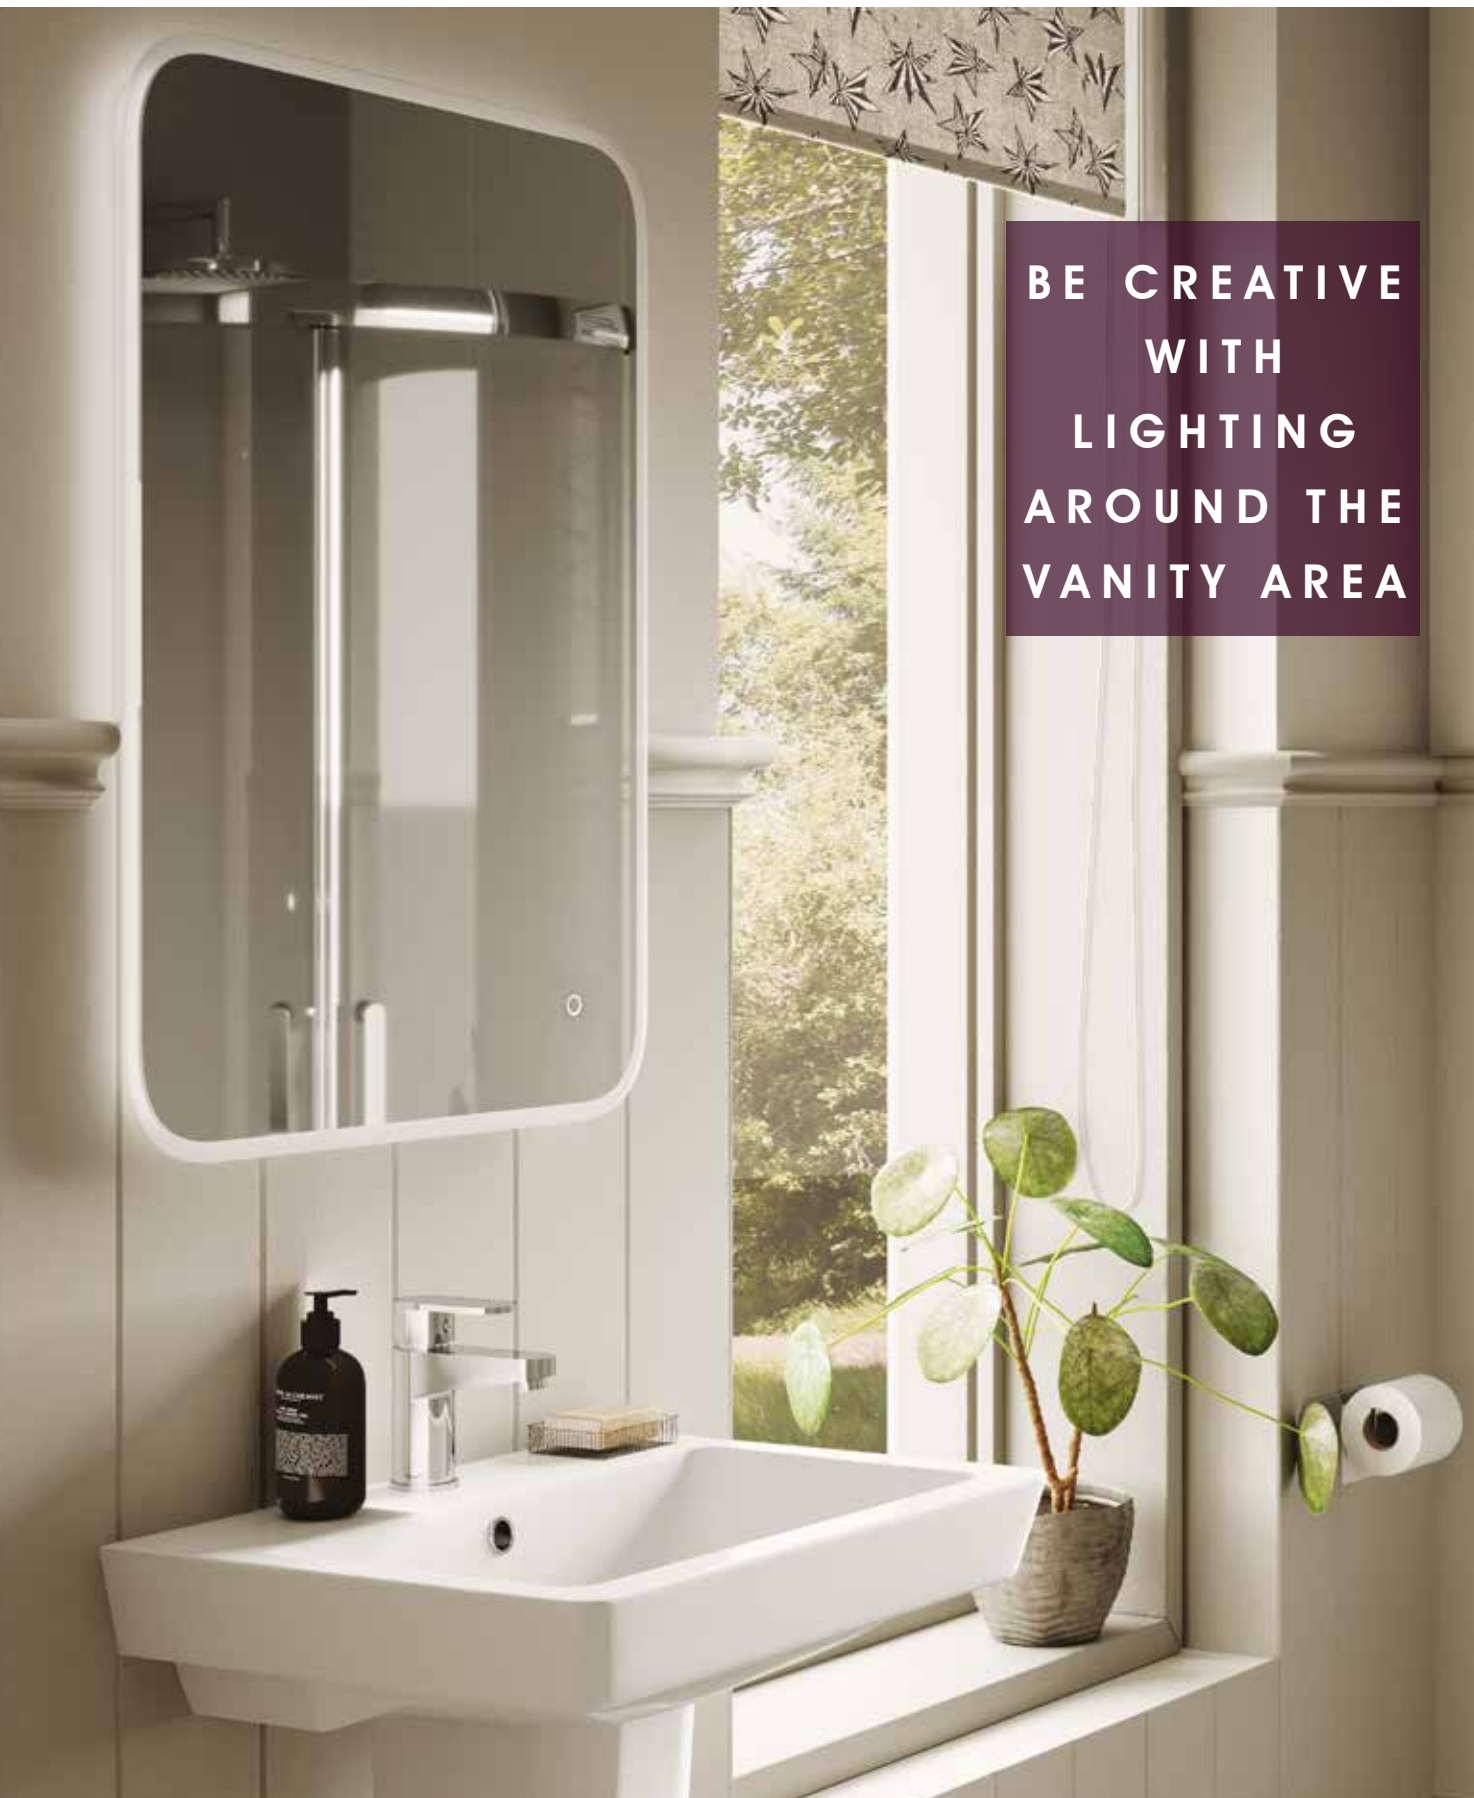

BE CREATIVE
WITH
LIGHTING
AROUND THE
VANITY AREA

HEY U

Illuminated Mirror with Touch Sensor Switch and Demister pad

HEY57	500 x 700mm 40W	£294.72
WSM001	600 x 800mm 31W	£301.65

Can be hung vertically or horizontally