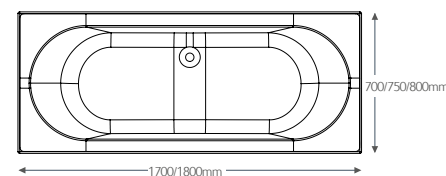

See page 84 for waste options.