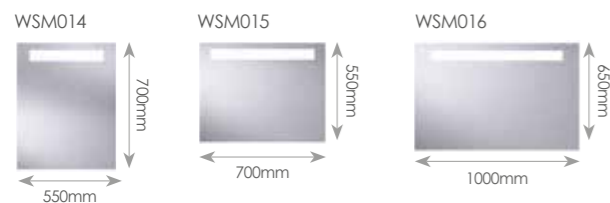

BLKF68 600 x 800mm 40W **£424.34**

Can be hung vertically or horizontally

MATT BLACK FRAME

NORD

Illuminated Mirror with Touch Sensor Switch and Demister pad

WSM014 550 x 700mm 12W **£259.07**
 WSM015 700 x 550mm 14W **£259.43**
 WSM016 1000 x 650mm 25W **£282.10**