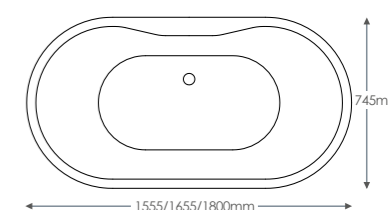

SENNA

No tap holes, suitable for drilling two holes in tap platform, floor standing, or wall mounted taps. With integrated overflow and waste.

WSSSE16 1555 x 580 x 745mm **£1,346.92**
WSSSE17 1655 x 580 x 745mm **£1,346.92**
WSSSE18 1800 x 580 x 745mm **£1,475.32**

Bath Waste

WSWWHI White **£55.21**
WSWBLA Black **£55.21**

Bath comes with a chrome waste as standard. Black and white wastes can be purchased as an optional extra.