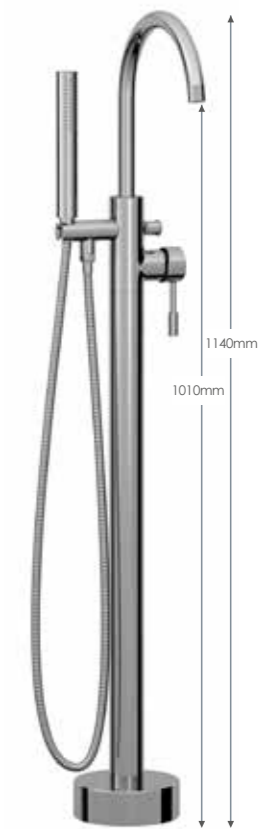

£191.94

Floorstanding Bath Shower Mixer

PIN6 With hose and handset
Min 1.0 bar

£604.32

**STRONG
ANGULAR
DESIGN**

**CONTEMPORARY
SQUARE BASE**

FORTE

Monobloc Basin Mixer