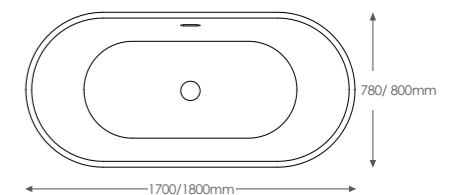

SULIS

No tap holes, suitable for floor standing or wall hung taps only. With integrated overflow and waste.

WSSUL17	1700 x 690 x 780mm	£1,603.72
WSSUL18	1800 x 690 x 800mm	£1,860.52

Bath Waste

WSWWHI	White	£55.21
WSWBLA	Black	£55.21

Bath comes with a chrome waste as standard. Black and white wastes can be purchased as an optional extra.