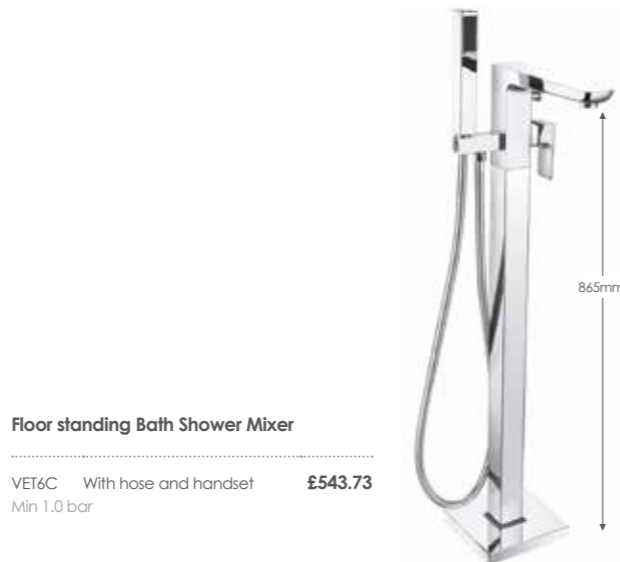

KN04 With hose and handset
Min 0.5 bar

£301.40

CLOSE UP TEXTURE OF THE KNURL HANDLE

**SUPER
STYLISH
CHROME
OR BLACK?**

**BOLD AND
ON TREND**
HIGH QUALITY
ELECTROPLATED FINISH

VETO CHROME

Mini Monobloc Basin Mixer

Bath Shower Mixer

VET5C With hose and handset
Min 0.5 bar

£225.68

Floor standing Bath Shower Mixer

VET6C With hose and handset
Min 1.0 bar

£543.73

VETO BLACK

Mini Monobloc Basin Mixer