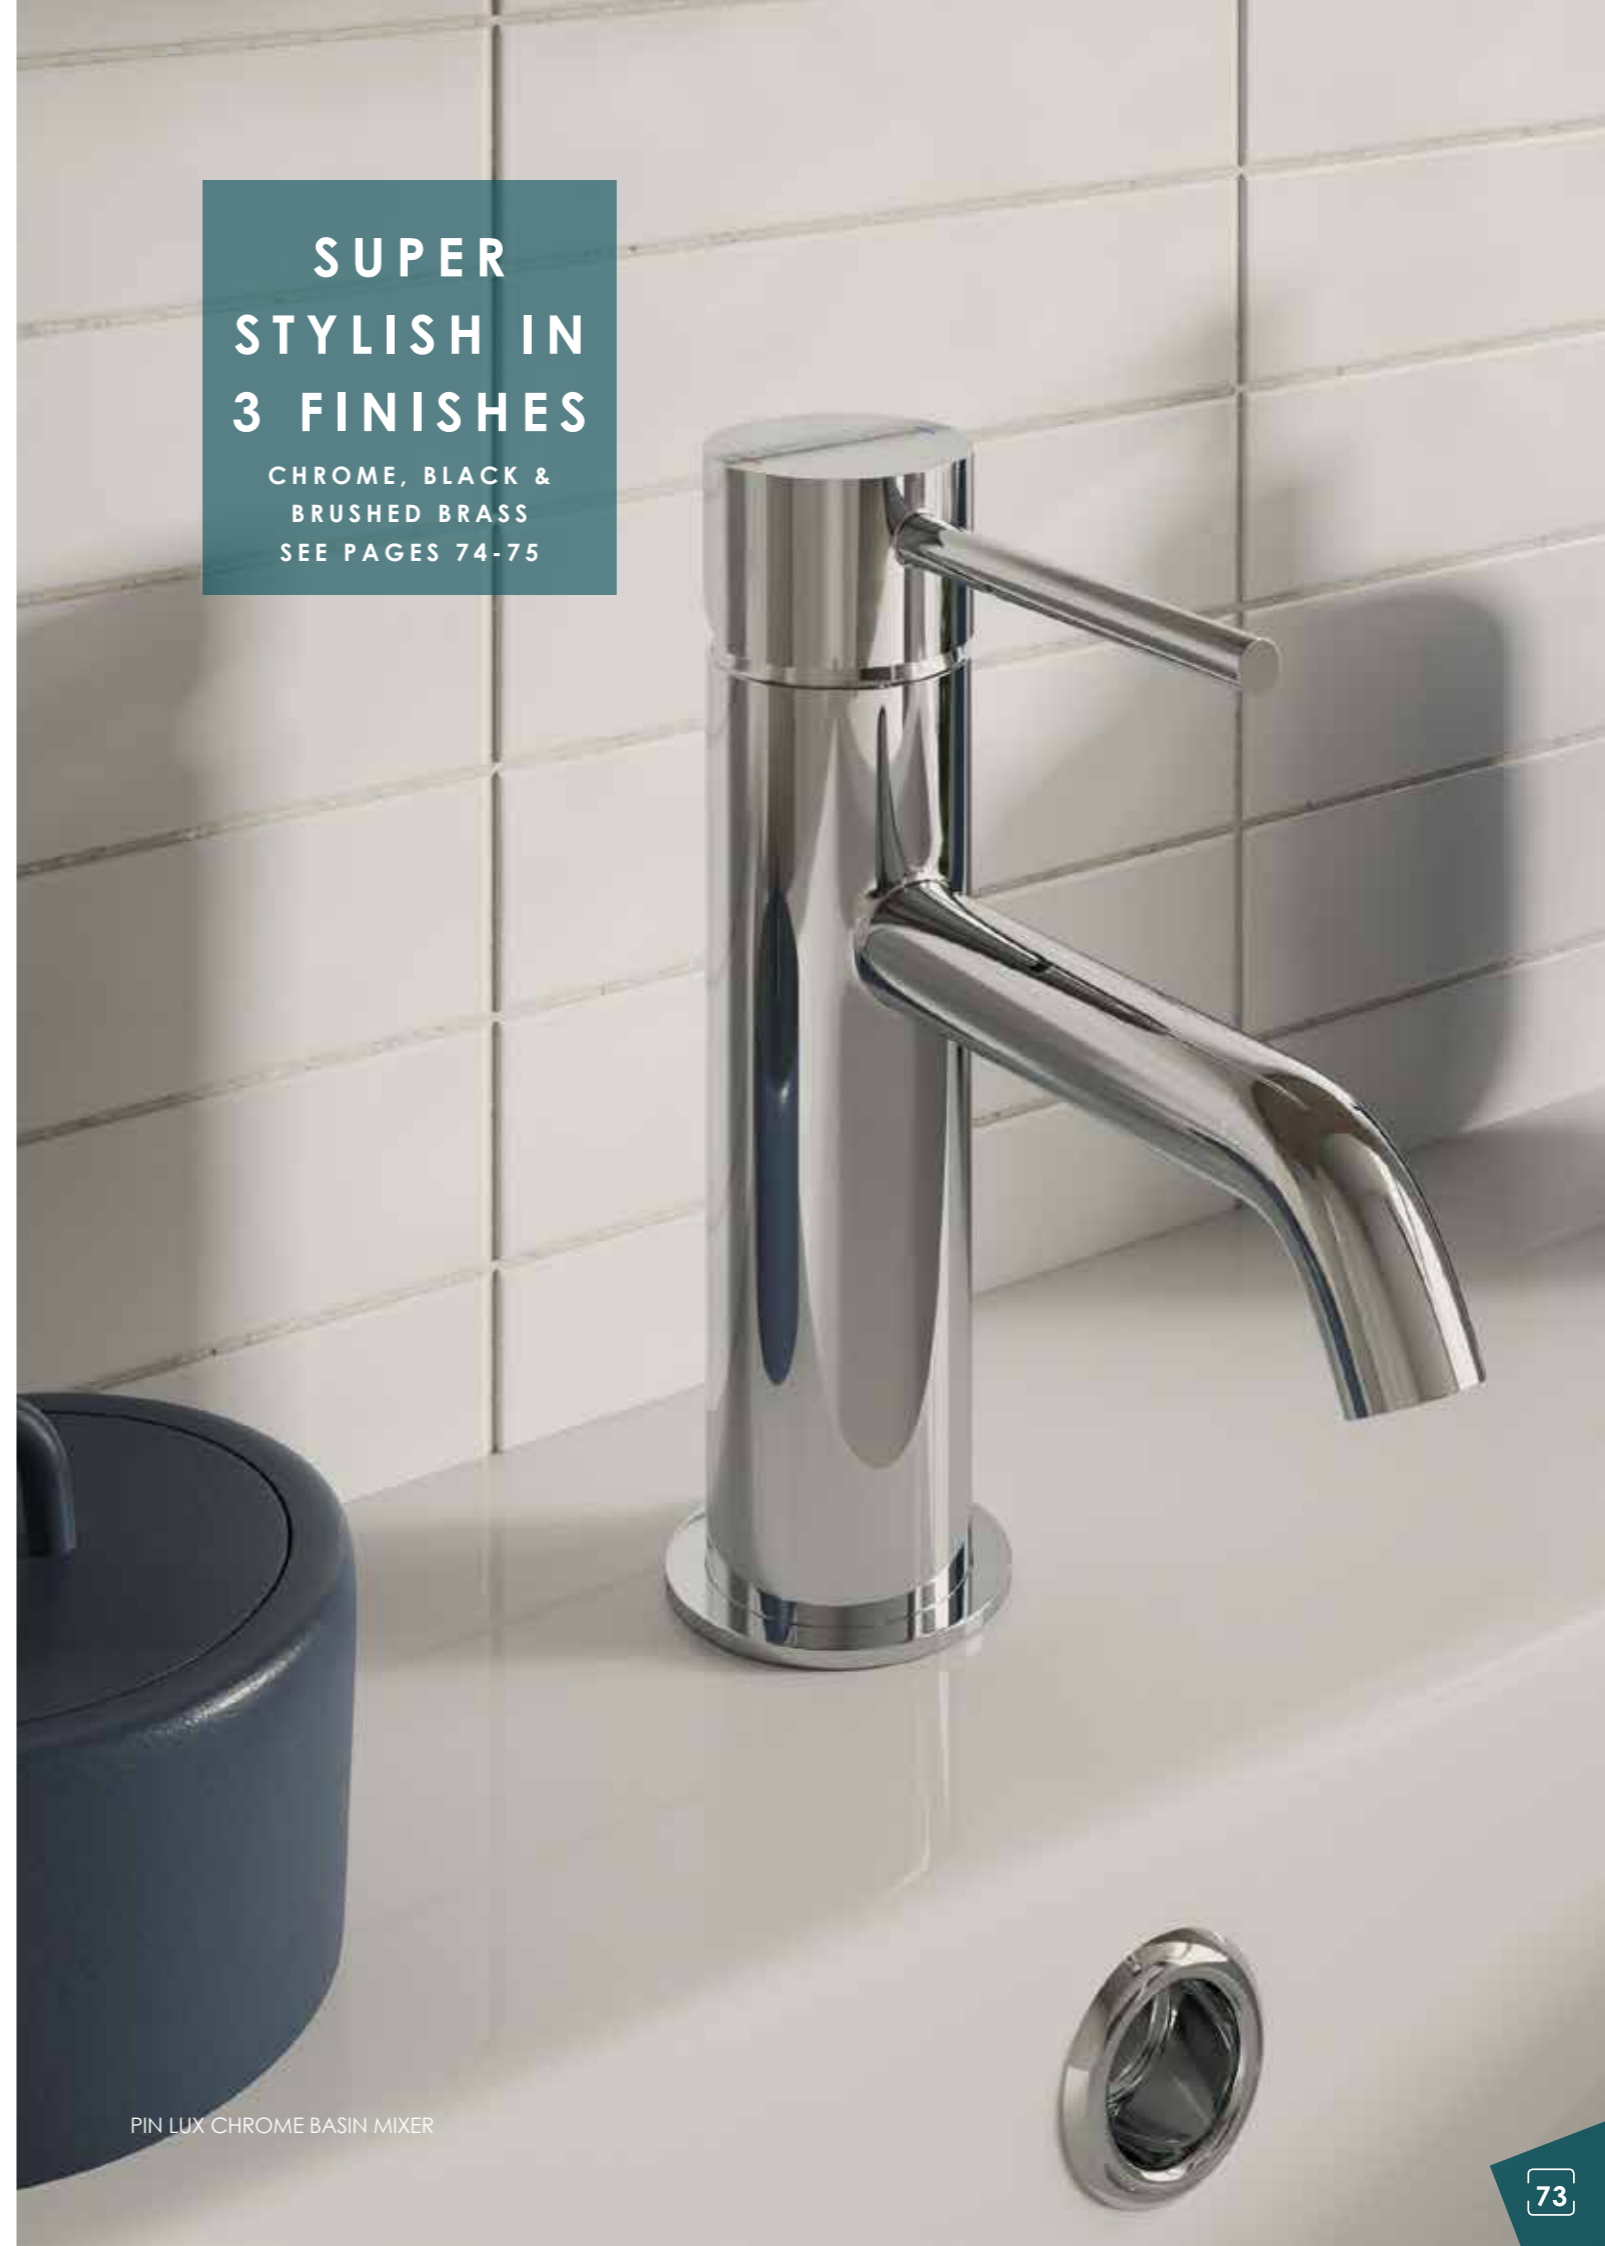

Floorstanding Bath Shower Mixer

PIN6 With hose and handset Chrome
Min 0.1 bar

£604.32

Deck Mounted Side Valves

PINL03 Chrome
Min 0.2 bar

£165.88

**SUPER
STYLISH IN
3 FINISHES**

CHROME, BLACK &
BRUSHED BRASS
SEE PAGES 74-75