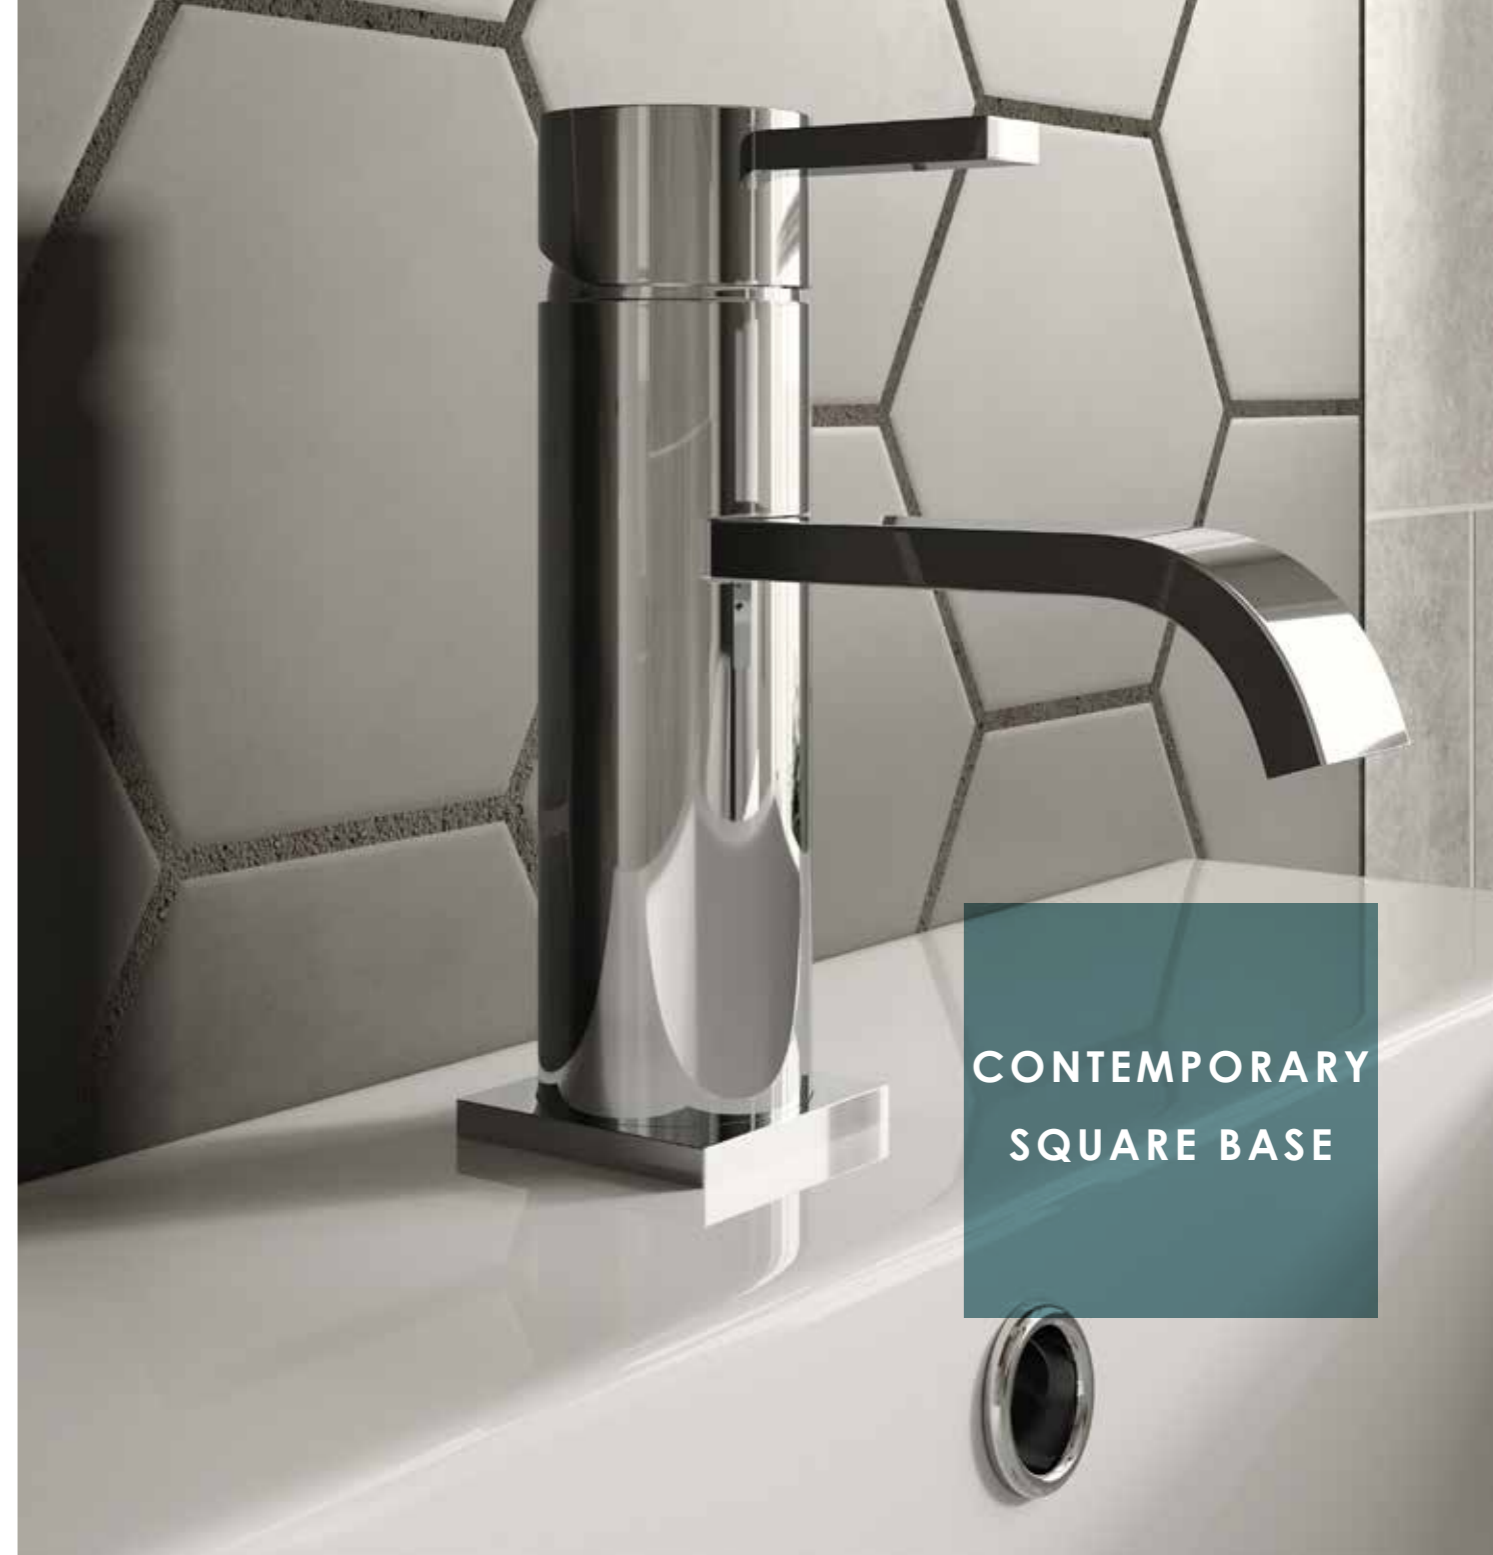

£191.94

Floorstanding Bath Shower Mixer

PIN6 With hose and handset
Min 1.0 bar

£604.32

**STRONG
ANGULAR
DESIGN**

**CONTEMPORARY
SQUARE BASE**

FORTE

Monobloc Basin Mixer