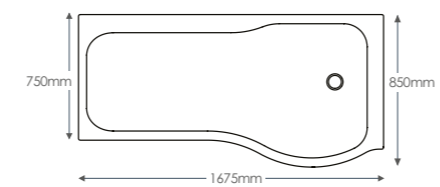

**ROBUST AND
ANGULAR IN
DESIGN**

SEE PAGE 79 FOR
VETO BLACK FILLER