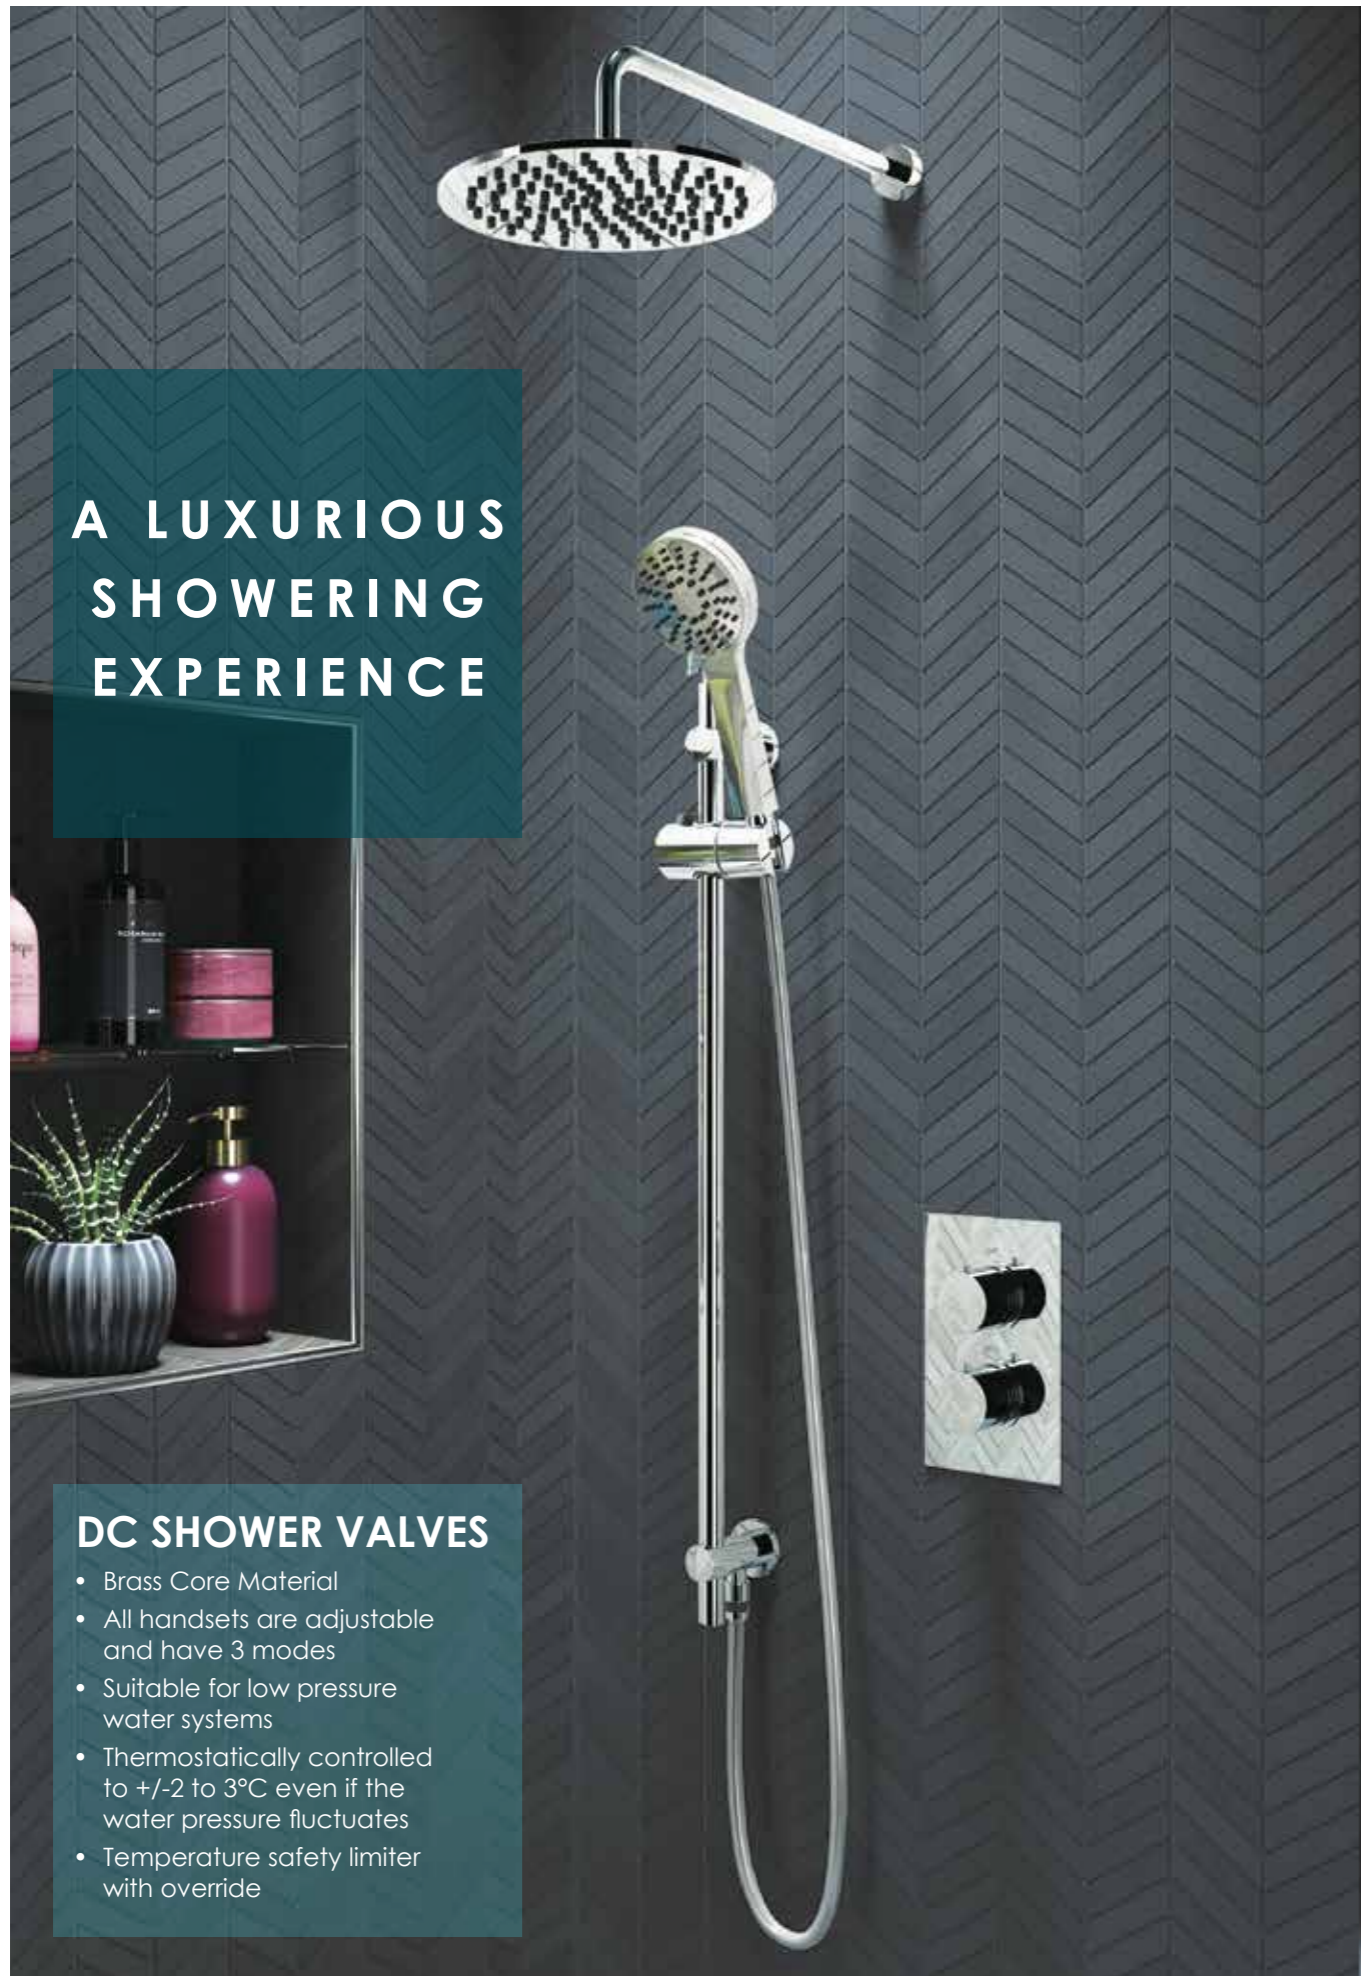

THERMOSTATIC DC SHOWER VALVES - CHROME

**A LUXURIOUS
SHOWERING
EXPERIENCE**

DC SHOWER VALVES

- Brass Core Material
- All handsets are adjustable and have 3 modes
- Suitable for low pressure water systems
- Thermostatically controlled to +/-2 to 3°C even if the water pressure fluctuates
- Temperature safety limiter with override

CONCEALED SHOWER VALVES

DC1 Chrome £253.64

DC2 Chrome £286.16

DC3 Chrome £253.64

DC4 Chrome £286.16

SHOWER HEADS

WSV001 Chrome £34.13

WSV004C Chrome £83.31

WSV009 Chrome £149.95

WSV007 Chrome £43.93

WSV008 Chrome £87.09

**CHOOSE
YOUR OWN
SHOWER
EXPERIENCE**

SHOWER FITTINGS

WSV003 Chrome £143.05

WSV006 Chrome £174.18

SHWB1 Chrome £86.55

WSV002 Chrome £37.45

WSV010 Chrome £75.73

WSV005 Chrome £33.33