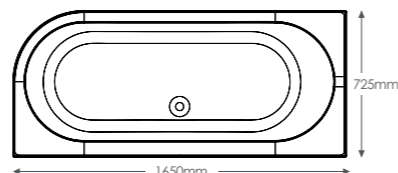

RELAX &
SOAK IT
ALL IN

ARNOLD SINGLE ENDED BATH

ALUNA DOUBLE ENDED BATH

**SPACE
SAVING
CURVED
DESIGN**

Left Hand Bath Shown

J BATH

Reinforced Double Ended Bath

JBA1650RH	1650 x 725mm	£478.75
JBA1650LH	1650 x 725mm	£478.75
JBA1650P	Bath Panel	£202.93