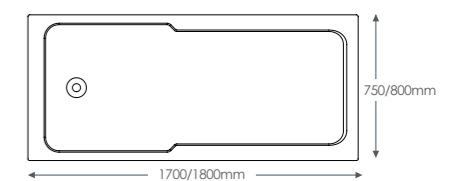

I - BATH

Reinforced Bath

IBA1775	1700 x 400 x 750mm	£514.80
IBA1880	1800 x 400 x 800mm	£616.32

Reinforced Bath Panel

WSBP17	1700mm Front Panel	£159.99
WSBP18	1800mm Front Panel	£176.82
WSBP70	700 x 515mm End Panel	£92.62
WSBP75	750 x 515mm End Panel	£92.62
WSBP80	800 x 515mm End Panel	£92.62

Please note: The adjustment on reinforced baths are between 465 x 555mm. For front panel size smaller than 1700mm, a 1700mm panel should be cut to correct size.