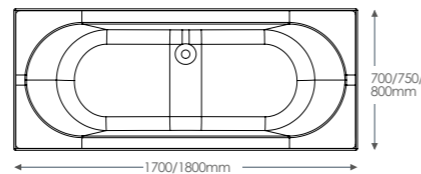

VALE

Reinforced Single Ended Bath

VAL1770	1700 x 700mm	£468.94
VAL1775	1700 x 750mm	£505.10
VAL1880	1800 x 800mm	£595.49

See page 96 for waste options.

Reinforced Bath Panel

WSBP17	1700mm Front Panel	£159.99
WSBP18	1800mm Front Panel	£176.82
WSBP70	700 x 515mm End Panel	£92.62
WSBP75	750 x 515mm End Panel	£92.62
WSBP80	800 x 515mm End Panel	£92.62

Please note: The adjustment on reinforced baths are between 465 x 555mm.