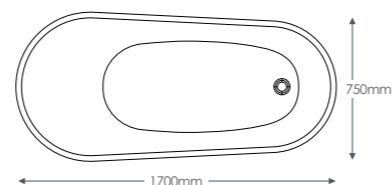

WSWWHI White **£55.21**
WSWBLA Black **£55.21**

Bath comes with a chrome waste as standard. Black and white wastes can be purchased as an optional extra.

SENNA

No tap holes, suitable for drilling two holes in tap platform, floor standing, or wall mounted taps. With integrated overflow and waste.