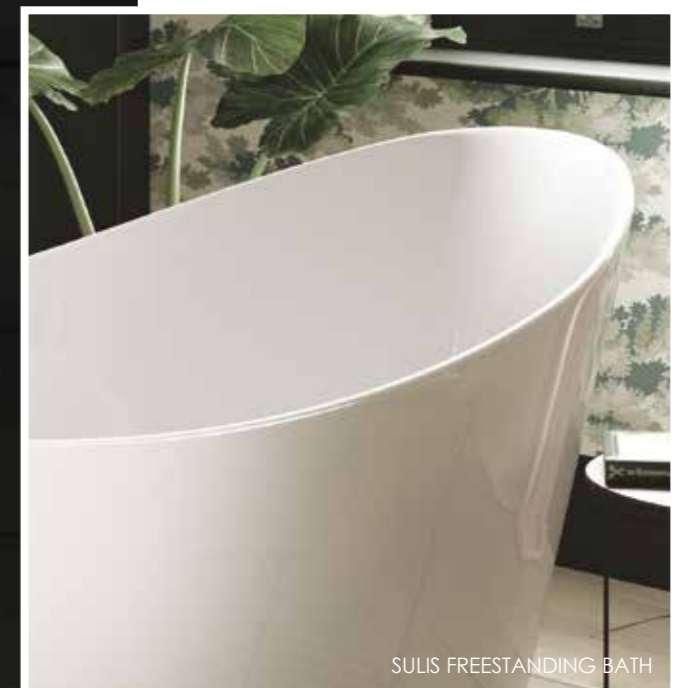

P SHAPED

Shower Bath

SOB61	1675 x 750/850mm Left Hand	£342.29
SOB62	1675 x 750/850mm Right Hand	£342.29

Bath Panel

SOB63	1700 x 520(h)mm Front Panel	£153.07
SOB64	750 x 520(h)mm End Panel	£98.87

Bath Screen

SOB51	P Curved Bath Screen 746 x 1470mm	£275.36
-------	--------------------------------------	----------------

**ROBUST AND
ANGULAR IN
DESIGN**

SEE PAGE 79 FOR
VETO BLACK FILLER

EYE-
CATCHING
CENTREPIECE
FOR ANY
SIZED
BATHROOM

THE CENTRE OF ATTENTION

FREESTANDING BATHS

Our range of freestanding baths add an eye-catching centrepiece to your bathroom.

- Twin Skinned Lucite acrylic, seamlessly bonded into one piece for rigidity, stability and quality
- Encapsulated baseboard
- Supplied with support frame and adjustable feet to compensate for uneven floors
- With a thin contemporary rim you get more inner bathing space for less floor space. This feature gives you uncompromised luxury bathing, whether installing in a large or small space