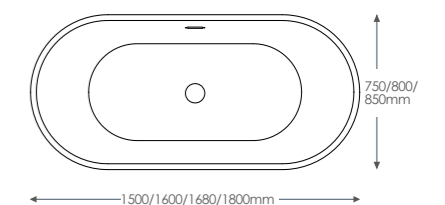

Bath Waste

WSWWHL	White	£55.21
WSWBLA	Black	£55.21

Bath comes with a chrome waste as standard. Black and white wastes can be purchased as an optional extra.