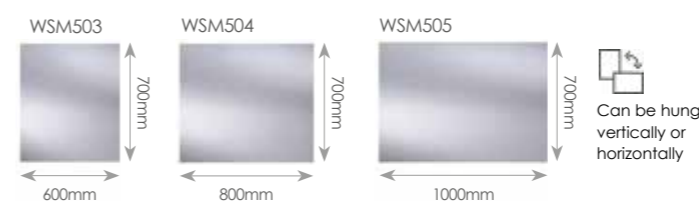

Can be hung vertically or horizontally