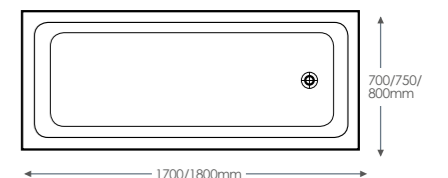

Please note: The adjustment on reinforced baths are between 465 x 555mm.

Super strong baths from The White Space

- Lucite® acrylic sheet – lightweight but incredibly strong.
- Encapsulated baseboard reinforces the full base of the bath.
- Highly reinforced throughout meaning you have a more stable experience when bathing or showering.
- Highly durable and long lasting.
- The White Space baths can be drilled for bath mounted taps.