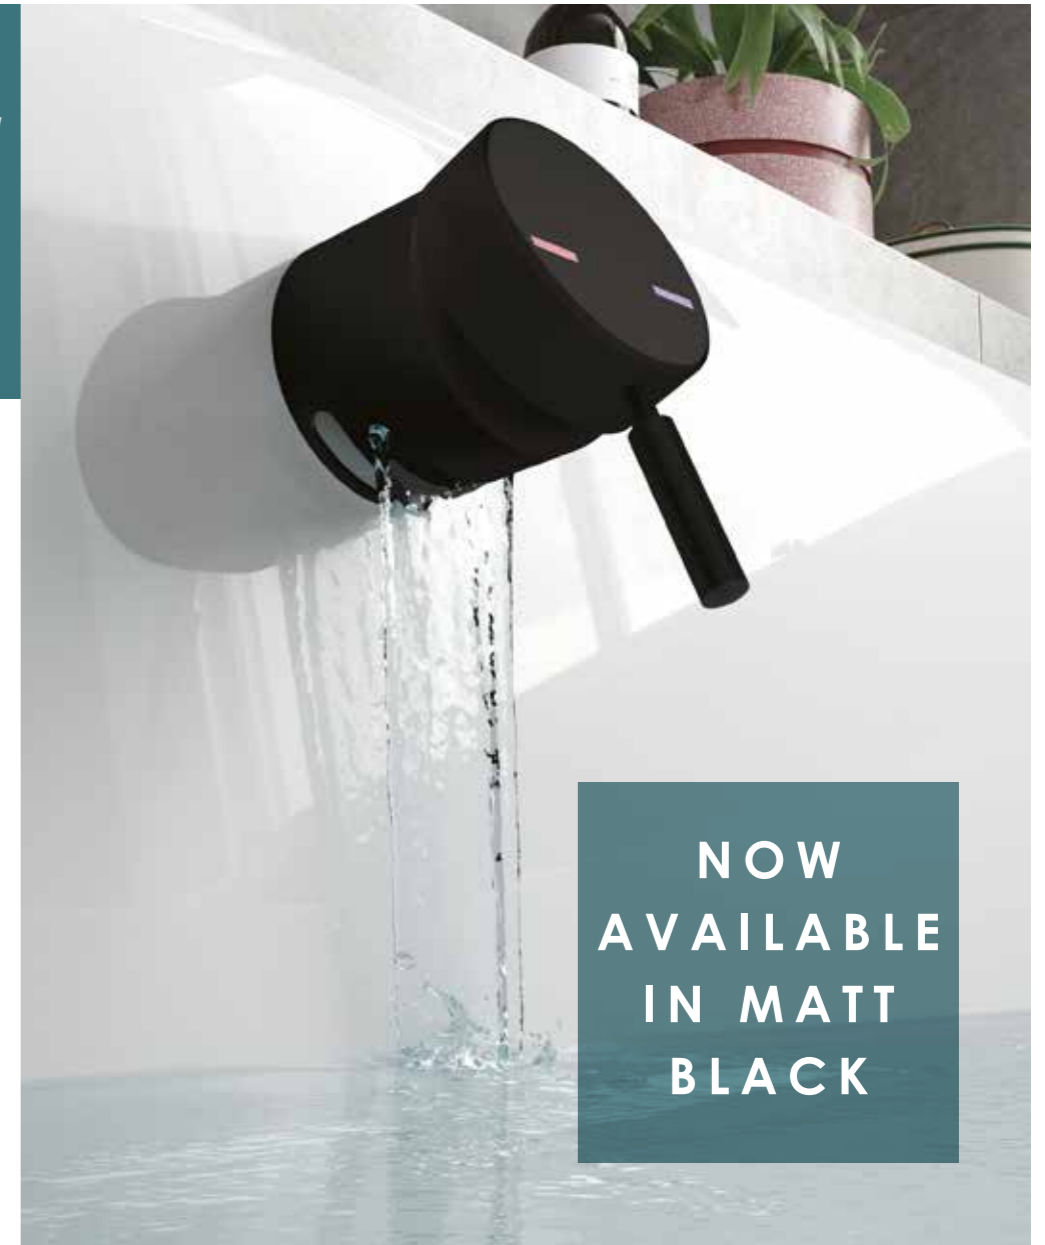

NOW AVAILABLE IN MATT BLACK