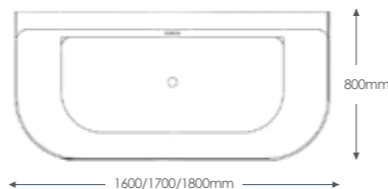

D-SHAPE

No tap holes, suitable for floor standing, wall mounted taps or drill for two tap holes. With integrated overflow and waste.

WSDSH16	1600 x 580 x 800mm	£1,667.92
WSDSH17	1700 x 580 x 800mm	£1,667.92
WSDSH18	1800 x 580 x 800mm	£1,860.52

Bath Waste

WSWWHI	White	£55.21
WSWBLA	Black	£55.21

Bath comes with a chrome waste as standard. Black and white wastes can be purchased as an optional extra.